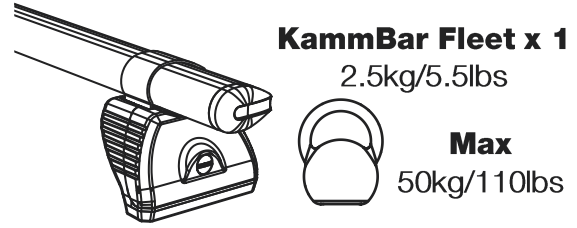

ISSUE:	DRAWN BY:	CHECKED BY:	CRF No:	DATE:	DESCRIPTION:
a	SJ	KB	2758	02/08/22	First Issue
b					
c					
d					
e					
f					
g					
h					
i					
j					
k					
l					
m					

GC3PR/FL KammBar

Instructions

CITY CRASH (✓)

According to ISO/ PAS 11154:2006

KammBar Pro

KammBar Fleet

Fitting Kit

1.

2.

3.