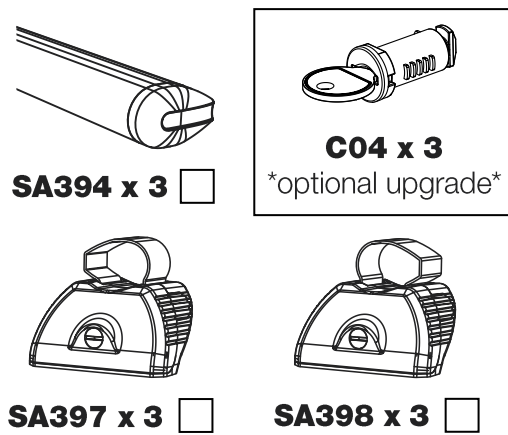

ISSUE:	DRAWN BY:	CHECKED BY:	CRF No:	DATE:	DESCRIPTION:
a	SJ	KB	2758	02/08/22	First Issue
b					
c					
d					
e					
f					
g					
h					
i					
j					
k					
l					
m					

GC3PR/FL KammBar

Instructions

CITY CRASH (✓)

According to ISO/ PAS 11154:2006

KammBar Pro

KammBar Fleet

Fitting Kit

1.

2.

3.