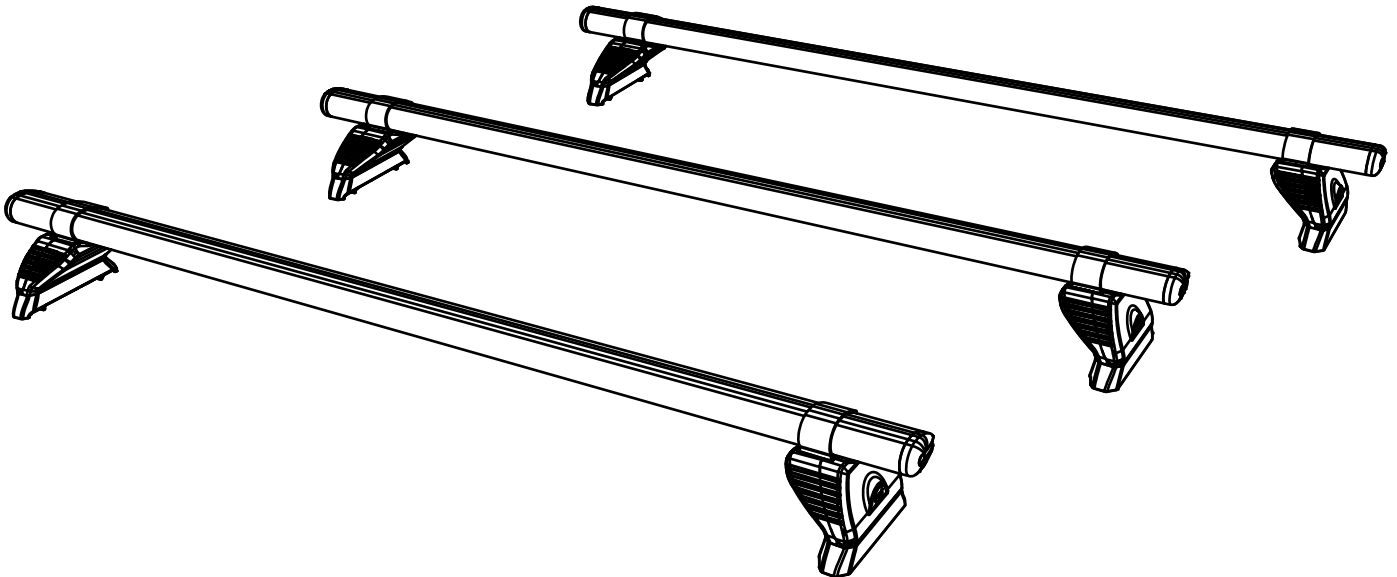

ISSUE:	DRAWN BY:	CHECKED BY:	CRF No:	DATE:	DESCRIPTION:
a	SJ	KB	2758	02/08/22	First Issue
b					
c					
d					
e					
f					
g					
h					
i					
j					
k					
l					
m					

GC3PR/FL KammBar

Instructions

CITY CRASH (✓)

According to ISO/ PAS 11154:2006

KammBar Pro

KammBar Fleet

Fitting Kit

1.

2.

3.