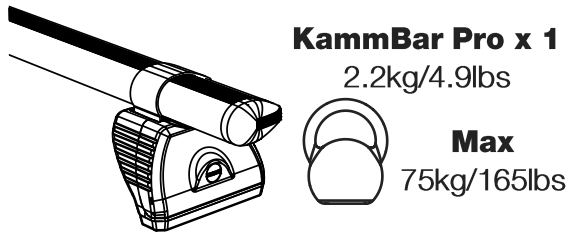

ISSUE:	DRAWN BY:	CHECKED BY:	CRF No:	DATE:	DESCRIPTION:
a	SJ	KB	2758	02/08/22	First Issue
b					
c					
d					
e					
f					
g					
h					
i					
j					
k					
l					
m					

GC3PR/FL KammBar

Instructions

CITY CRASH (✓)

According to ISO/ PAS 11154:2006

KammBar Pro

KammBar Fleet

Fitting Kit

1.

2.

3.