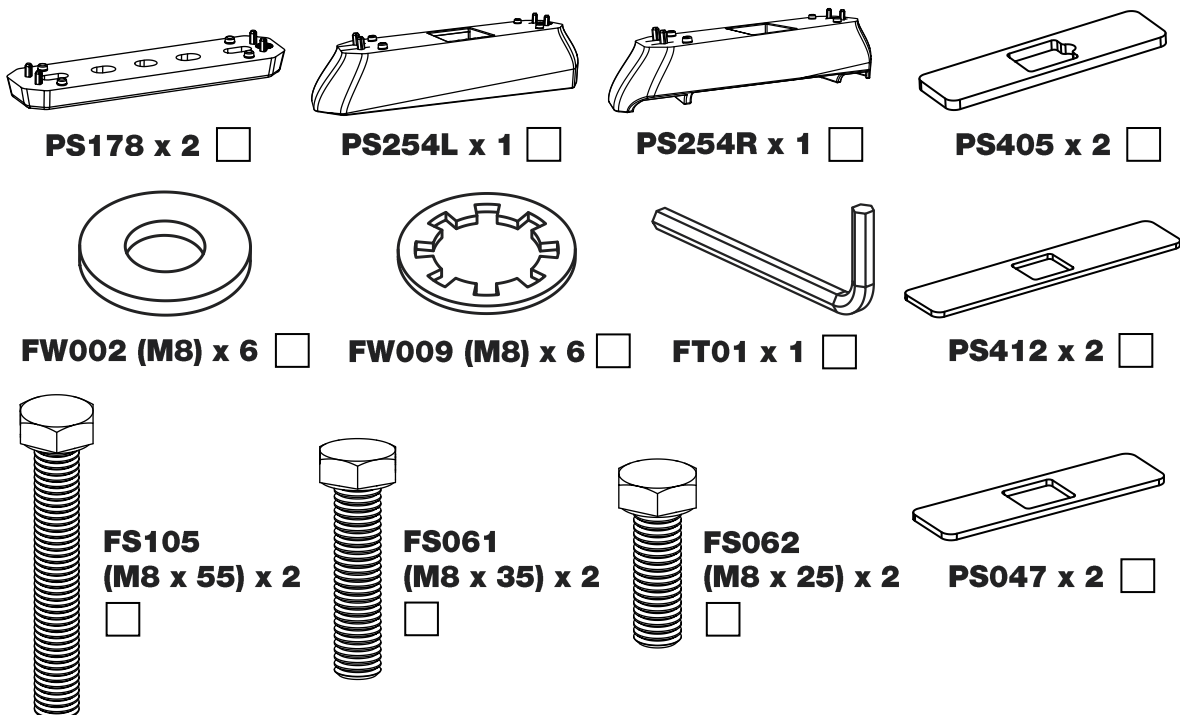

CITY CRASH (✓)

According to ISO/ PAS 11154:2006

KammBar Pro

KammBar Fleet

Fitting Kit

1.

2.

3.