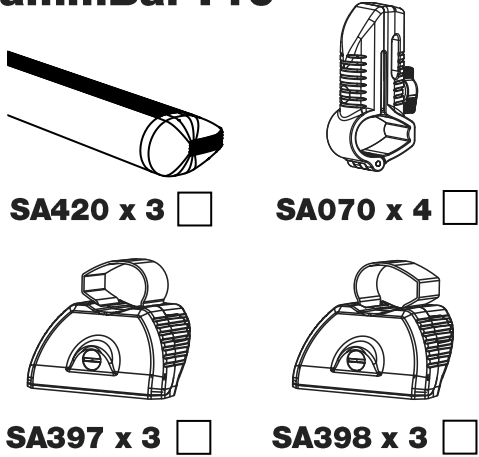

ISSUE:	DRAWN BY:	CHECKED BY:	CRF No:	DATE:	DESCRIPTION:
a	SJ	KB	2758	02/08/22	First Issue
b					
c					
d					
e					
f					
g					
h					
i					
j					
k					
l					
m					

GC3PR/FL KammBar

Instructions

CITY CRASH (✓)

According to ISO/ PAS 11154:2006

KammBar Pro

KammBar Fleet

Fitting Kit

1.

2.

3.