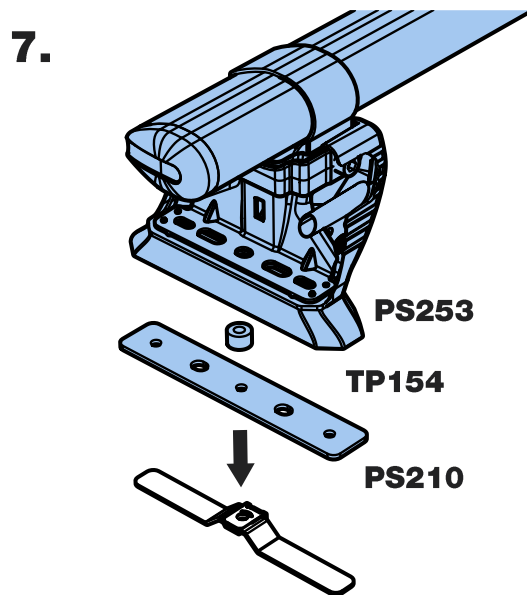

ISSUE:	DRAWN BY:	CHECKED BY:	CRF No:	DATE:	DESCRIPTION:
a	SJ	KB	2758	02/08/22	First Issue
b					
c					
d					
e					
f					
g					
h					
i					
j					
k					
l					
m					

JC3PR/FL KammBar Instructions

CITY CRASH (✓)

According to ISO/ PAS 11154:2006

KammBar Pro

KammBar Fleet

Fitting Kit

1.

2.

3.

12.

13.

14.

15.