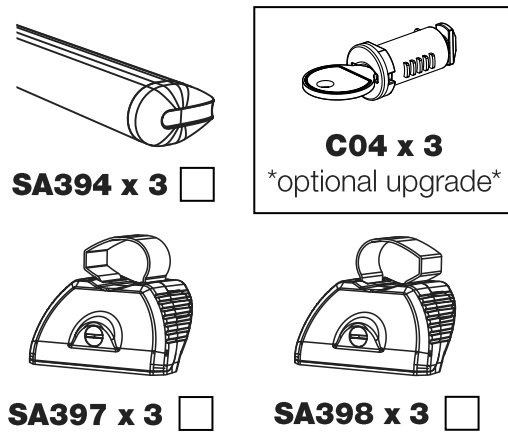

ISSUE:	DRAWN BY:	CHECKED BY:	CRF No:	DATE:	DESCRIPTION:
a	SJ	KB	2758	02/08/22	First Issue
b					
c					
d					
e					
f					
g					
h					
i					
j					
k					
l					
m					

JC3PR/FL KammBar Instructions

CITY CRASH (✓)

According to ISO/ PAS 11154:2006

KammBar Pro

KammBar Fleet

Fitting Kit

1.

2.

3.