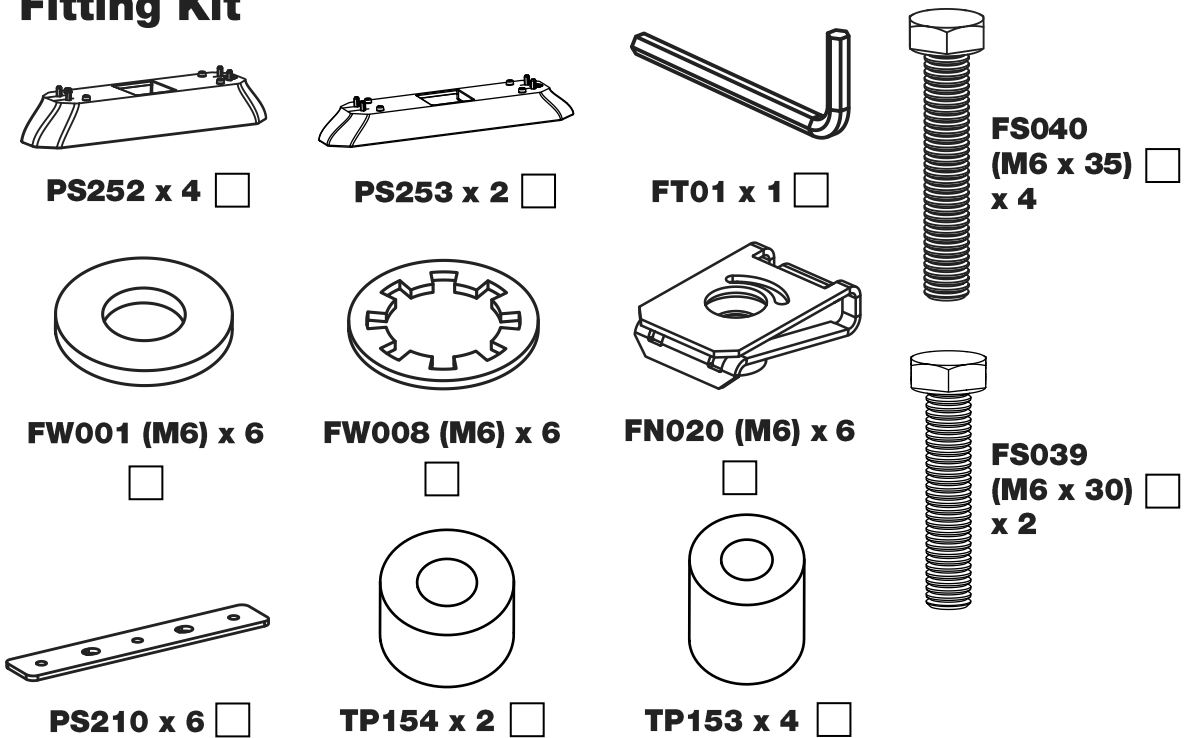

CITY CRASH (✓)

According to ISO/ PAS 11154:2006

KammBar Pro

KammBar Fleet

Fitting Kit

1.

2.

3.