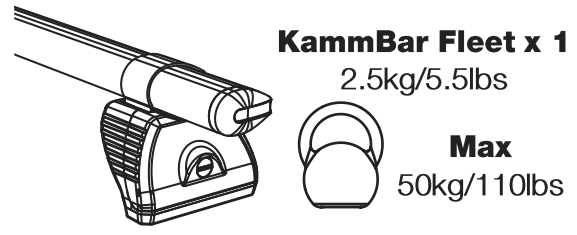

ISSUE:	DRAWN BY:	CHECKED BY:	CRF No:	DATE:	DESCRIPTION:
a	SJ	KB	2758	02/08/22	First Issue
b					
c					
d					
e					
f					
g					
h					
i					
j					
k					
l					
m					

JC3PR/FL KammBar Instructions

CITY CRASH (✓)

According to ISO/ PAS 11154:2006

KammBar Pro

KammBar Fleet

Fitting Kit

1.

2.

3.