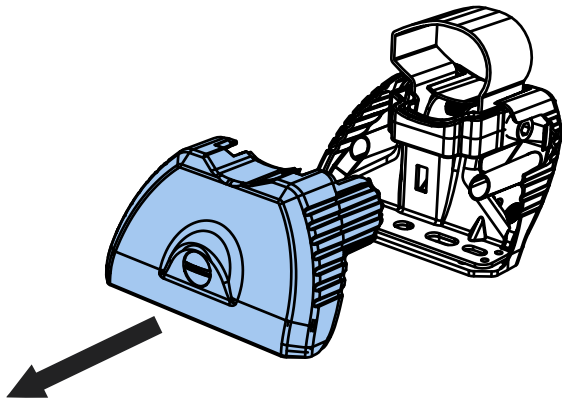

ISSUE:	DRAWN BY:	CHECKED BY:	CRF No:	DATE:	DESCRIPTION:
a	SJ	KB	2758	02/08/22	First Issue
b					
c					
d					
e					
f					
g					
h					
i					
j					
k					
l					
m					

JC3PR/FL KammBar Instructions

CITY CRASH (✓)

According to ISO/ PAS 11154:2006

KammBar Pro

KammBar Fleet

Fitting Kit

1.

2.

3.