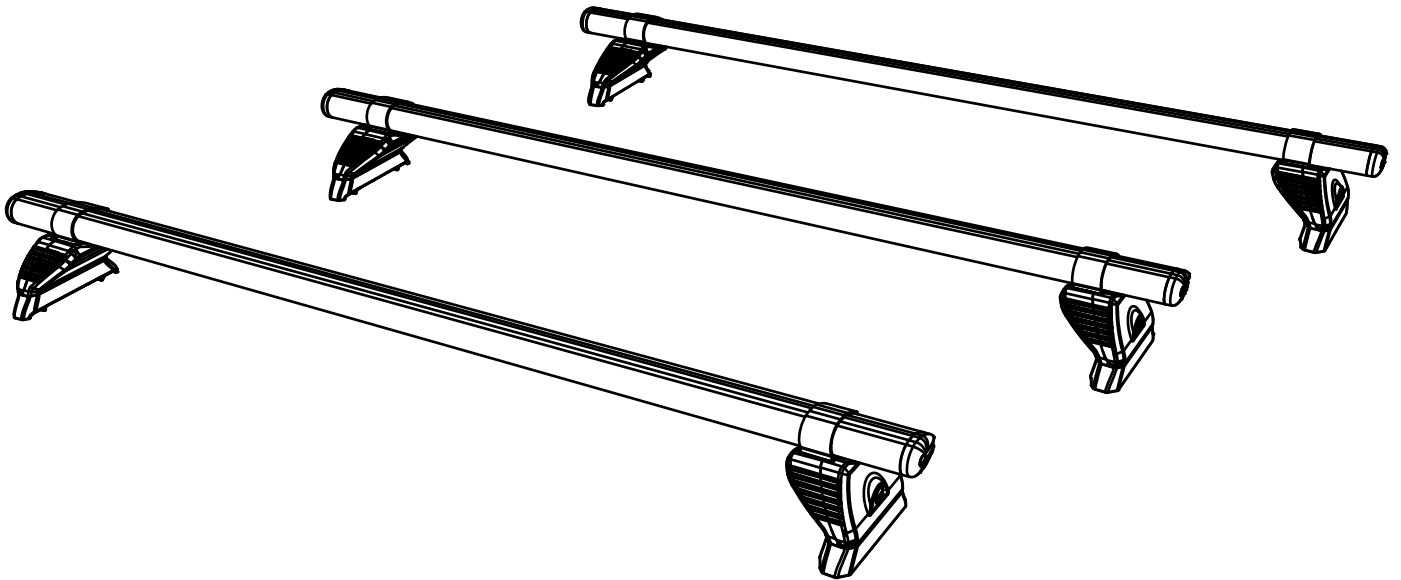

ISSUE:	DRAWN BY:	CHECKED BY:	CRF No:	DATE:	DESCRIPTION:
a	SJ	KB	2758	02/08/22	First Issue
b					
c					
d					
e					
f					
g					
h					
i					
j					
k					
l					
m					

JC3PR/FL KammBar Instructions

CITY CRASH (✓)

According to ISO/ PAS 11154:2006

KammBar Pro

KammBar Fleet

Fitting Kit

1.

2.

3.