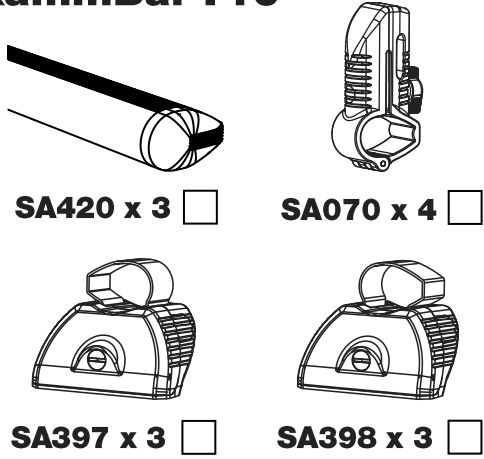

ISSUE:	DRAWN BY:	CHECKED BY:	CRF No:	DATE:	DESCRIPTION:
a	SJ	KB	2758	02/08/22	First Issue
b					
c					
d					
e					
f					
g					
h					
i					
j					
k					
l					
m					

JC3PR/FL KammBar Instructions

CITY CRASH (✓)

According to ISO/ PAS 11154:2006

KammBar Pro

KammBar Fleet

Fitting Kit

1.

2.

3.