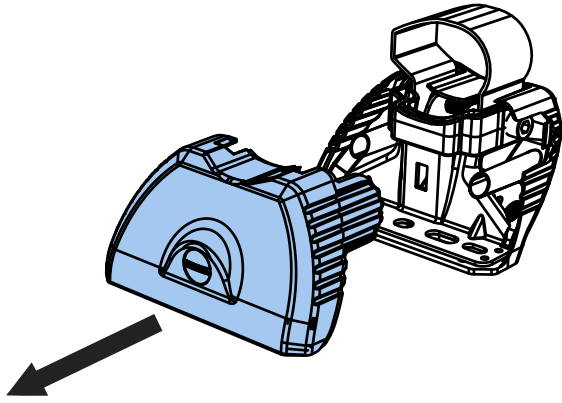

CITY CRASH (✓)

According to ISO/ PAS 11154:2006

KammBar Pro

KammBar Fleet

Fitting Kit

1.

2.

3.