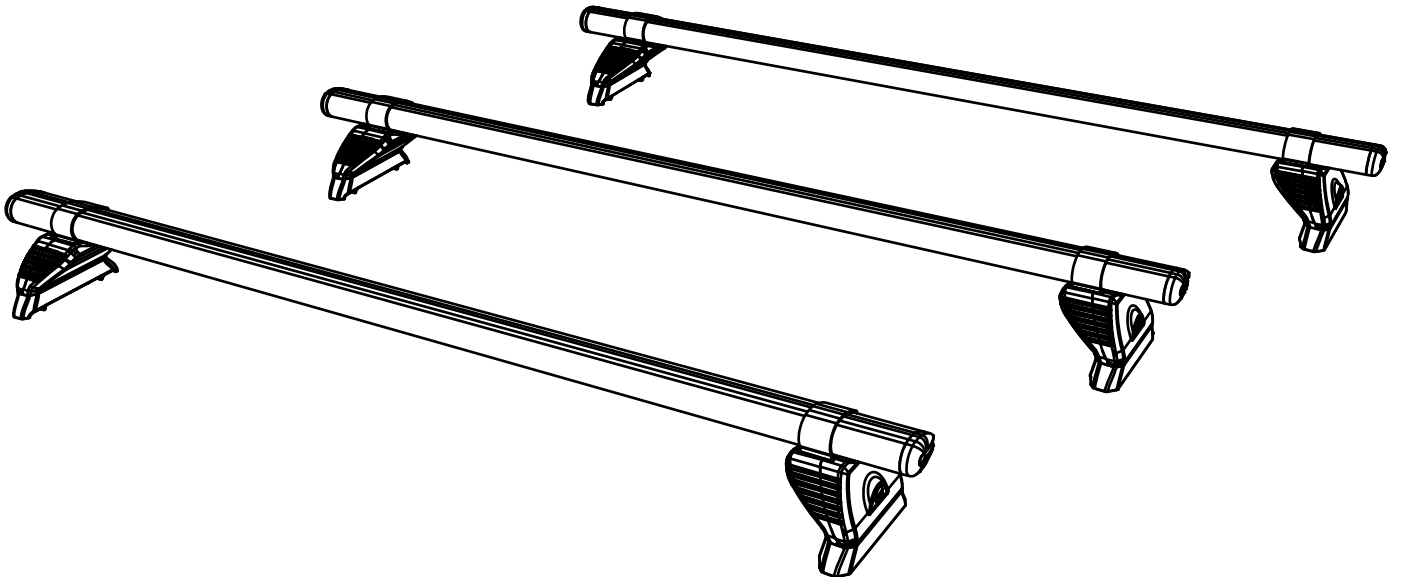

ISSUE:	DRAWN BY:	CHECKED BY:	CRF No:	DATE:	DESCRIPTION:
a	SJ	KB	2758	02/08/22	First Issue
b					
c					
d					
e					
f					
g					
h					
i					
j					
k					
l					
m					

TC3PR/FL KammBar

Instructions

CITY CRASH (✓)

According to ISO/ PAS 11154:2006

KammBar Pro

KammBar Fleet

Fitting Kit

1.

2.

3.