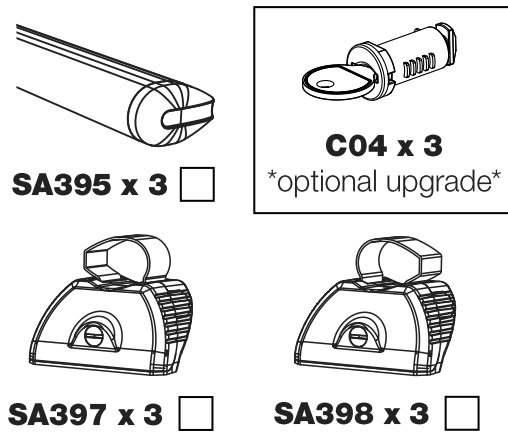

ISSUE:	DRAWN BY:	CHECKED BY:	CRF No:	DATE:	DESCRIPTION:
a	SJ	KB	2758	02/08/22	First Issue
b					
c					
d					
e					
f					
g					
h					
i					
j					
k					
l					
m					

TC3PR/FL KammBar

Instructions

CITY CRASH (✓)

According to ISO/ PAS 11154:2006

KammBar Pro

KammBar Fleet

Fitting Kit

1.

2.

3.