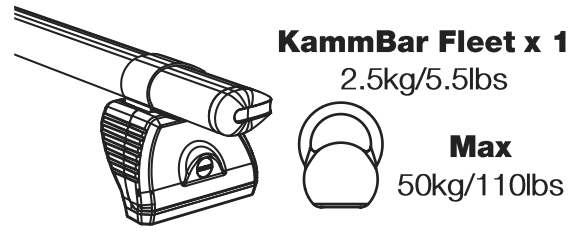

ISSUE:	DRAWN BY:	CHECKED BY:	CRF No:	DATE:	DESCRIPTION:
a	SJ	KB	2758	02/08/22	First Issue
b					
c					
d					
e					
f					
g					
h					
i					
j					
k					
l					
m					

TC3PR/FL KammBar

Instructions

CITY CRASH (✓)

According to ISO/ PAS 11154:2006

KammBar Pro

KammBar Fleet

Fitting Kit

1.

2.

3.