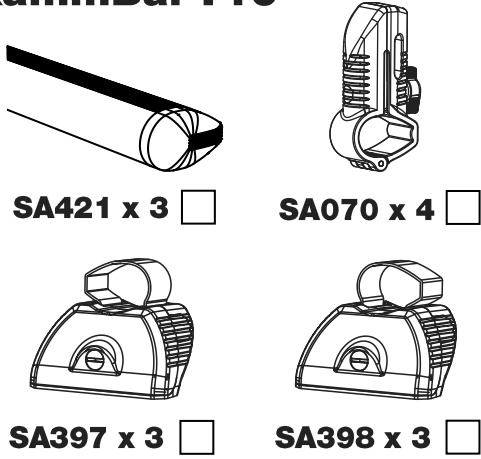

ISSUE:	DRAWN BY:	CHECKED BY:	CRF No:	DATE:	DESCRIPTION:
a	SJ	KB	2758	02/08/22	First Issue
b					
c					
d					
e					
f					
g					
h					
i					
j					
k					
l					
m					

TC3PR/FL KammBar

Instructions

CITY CRASH (✓)

According to ISO/ PAS 11154:2006

KammBar Pro

KammBar Fleet

Fitting Kit

1.

2.

3.

6.

7.

13mm

M8 x 50mm + PS183

8.

9.

10.

11.