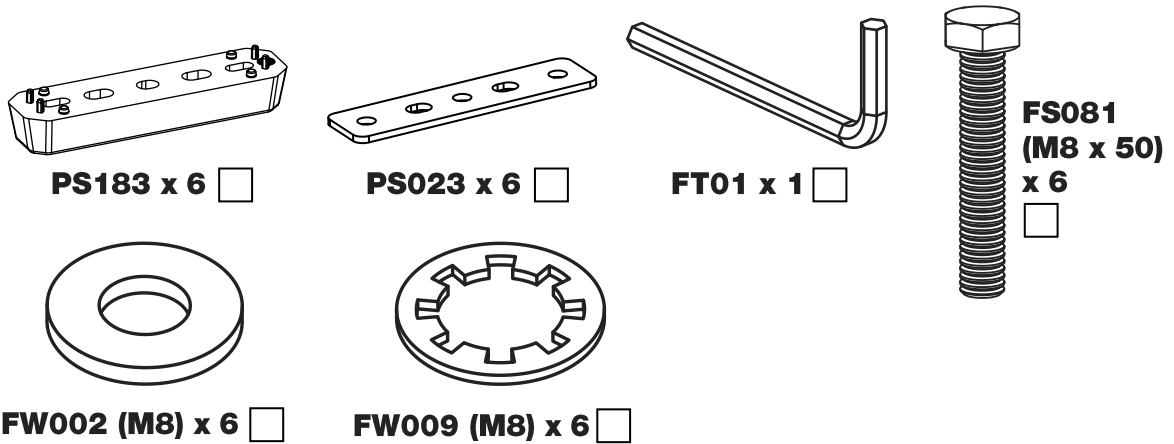

CITY CRASH (✓)

According to ISO/ PAS 11154:2006

KammBar Pro

KammBar Fleet

Fitting Kit

1.

2.

3.