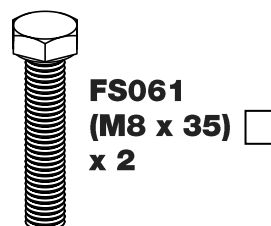

CITY CRASH (✓)

According to ISO/ PAS 11154:2006

KammBar Pro

KammBar Fleet

Fitting Kit

1.

2.

3.