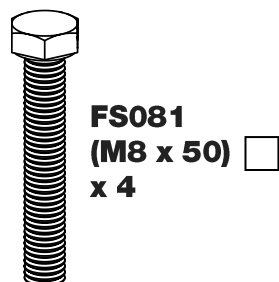

ISSUE:	DRAWN BY:	CHECKED BY:	CRF No:	DATE:	DESCRIPTION:
a	SJ	KB	2758	02/08/22	First Issue
b					
c					
d					
e					
f					
g					
h					
i					
j					
k					
l					
m					

KB3PR/FL

KammBar

Instructions

CITY CRASH (✓)

According to ISO/ PAS 11154:2006

KammBar Pro

KammBar Fleet

Fitting Kit

1.

2.

3.