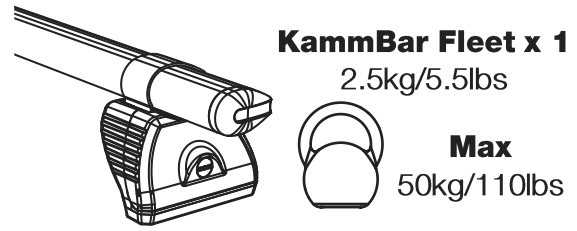

ISSUE:	DRAWN BY:	CHECKED BY:	CRF No:	DATE:	DESCRIPTION:
a	SJ	KB	2758	02/08/22	First Issue
b					
c					
d					
e					
f					
g					
h					
i					
j					
k					
l					
m					

KB3PR/FL

KammBar

Instructions

CITY CRASH (✓)

According to ISO/ PAS 11154:2006

KammBar Pro

KammBar Fleet

Fitting Kit

1.

2.

3.