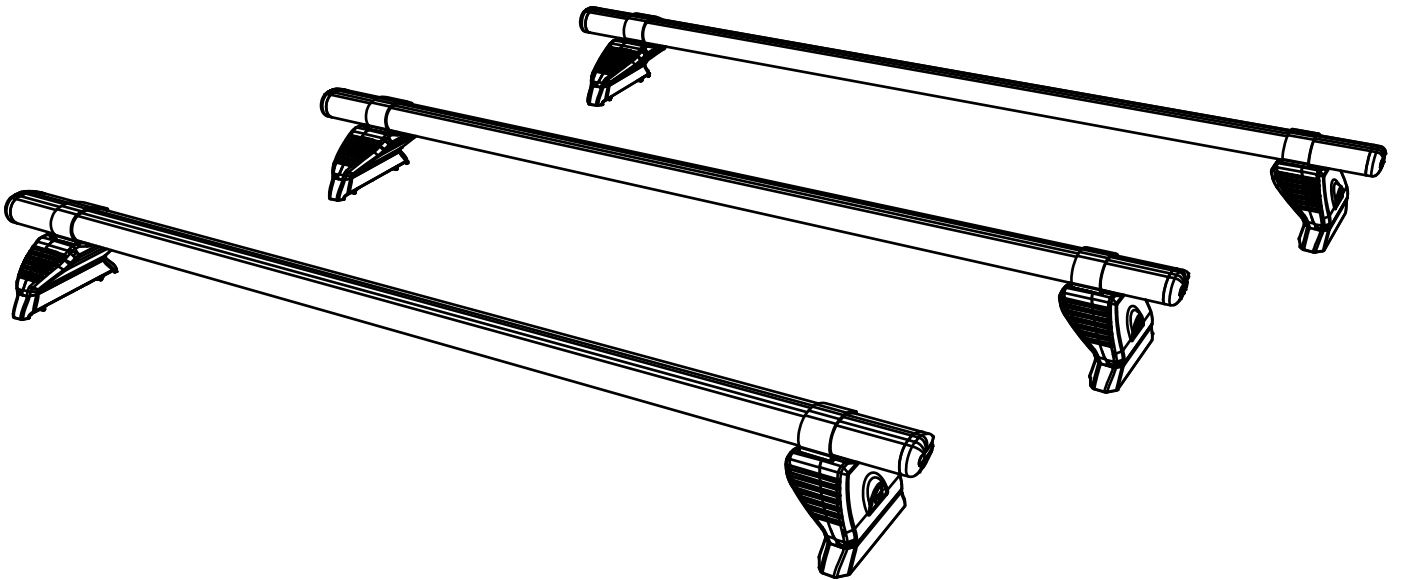

ISSUE:	DRAWN BY:	CHECKED BY:	CRF No:	DATE:	DESCRIPTION:
a	SJ	KB	2758	02/08/22	First Issue
b					
c					
d					
e					
f					
g					
h					
i					
j					
k					
l					
m					

KB3PR/FL

KammBar

Instructions

CITY CRASH (✓)

According to ISO/ PAS 11154:2006

KammBar Pro

KammBar Fleet

Fitting Kit

1.

2.

3.