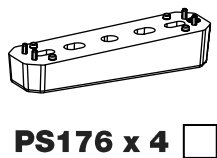

ISSUE:	DRAWN BY:	CHECKED BY:	CRF No:	DATE:	DESCRIPTION:
a	SJ	KB	2758	02/08/22	First Issue
b					
c					
d					
e					
f					
g					
h					
i					
j					
k					
l					
m					

KB3PR/FL

KammBar

Instructions

CITY CRASH (✓)

According to ISO/ PAS 11154:2006

KammBar Pro

KammBar Fleet

Fitting Kit

1.

2.

3.