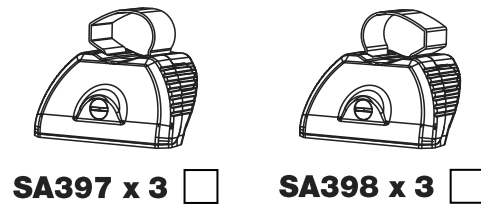

ISSUE:	DRAWN BY:	CHECKED BY:	CRF No:	DATE:	DESCRIPTION:
a	SJ	KB	2758	02/08/22	First Issue
b					
c					
d					
e					
f					
g					
h					
i					
j					
k					
l					
m					

KB3PR/FL

KammBar

Instructions

CITY CRASH (✓)

According to ISO/ PAS 11154:2006

KammBar Pro

KammBar Fleet

Fitting Kit

1.

2.

3.