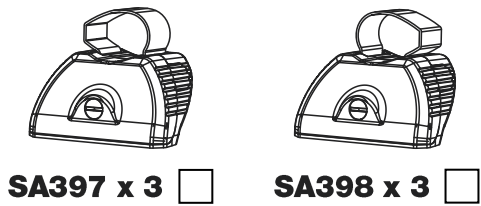

ISSUE:	DRAWN BY:	CHECKED BY:	CRF No:	DATE:	DESCRIPTION:
a	SJ	KB	2758	02/08/22	First Issue
b					
c					
d					
e					
f					
g					
h					
i					
j					
k					
l					
m					

KB3PR/FL

KammBar

Instructions

CITY CRASH (✓)

According to ISO/ PAS 11154:2006

KammBar Pro

KammBar Fleet

Fitting Kit

1.

2.

3.