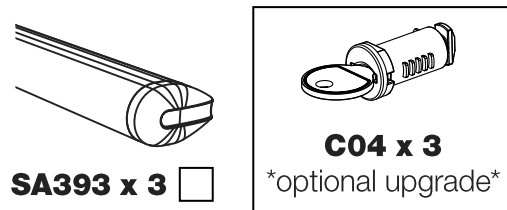

CITY CRASH (✓)

According to ISO/ PAS 11154:2006

KammBar Pro

KammBar Fleet

Fitting Kit

1.

2.

3.