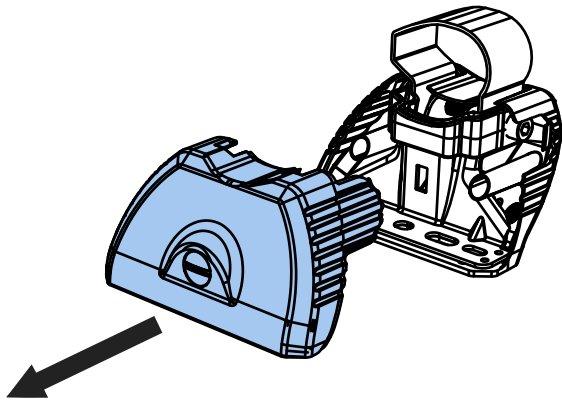

CITY CRASH (✓)

According to ISO/ PAS 11154:2006

KammBar Pro

KammBar Fleet

Fitting Kit

1.

2.

3.