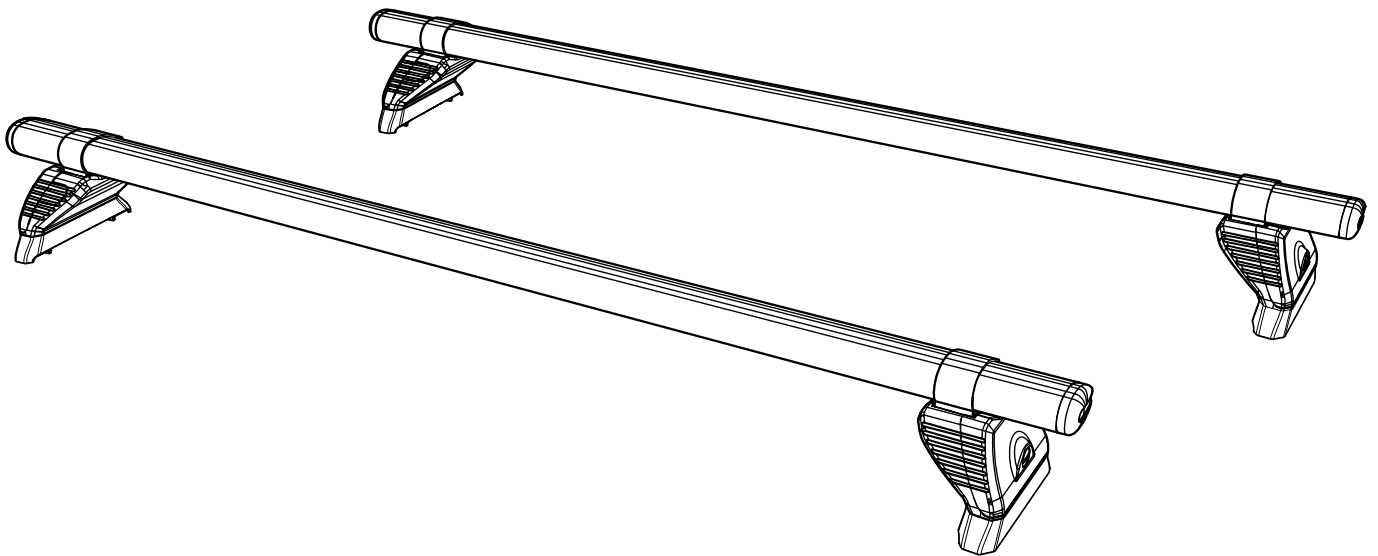

ISSUE:	DRAWN BY:	CHECKED BY:	CRF No:	DATE:	DESCRIPTION:
a	SJ	KB	2758	02/08/22	First Issue
b					
c					
d					
e					
f					
g					
h					
i					
j					
k					
l					
m					

T52PR/FL

KammBar

Instructions

CITY CRASH (✓)

According to ISO/ PAS 11154:2006

KammBar Pro

KammBar Fleet

Fitting Kit

1.

2.

3.