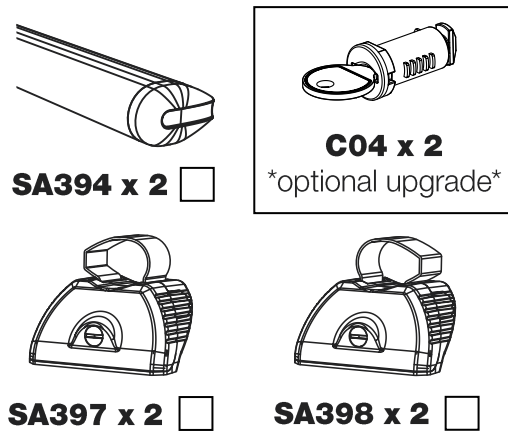

ISSUE:	DRAWN BY:	CHECKED BY:	CRF No:	DATE:	DESCRIPTION:
a	SJ	KB	2758	02/08/22	First Issue
b					
c					
d					
e					
f					
g					
h					
i					
j					
k					
l					
m					

T52PR/FL

KammBar

Instructions

CITY CRASH (✓)

According to ISO/ PAS 11154:2006

KammBar Pro

KammBar Fleet

Fitting Kit

1.

2.

3.