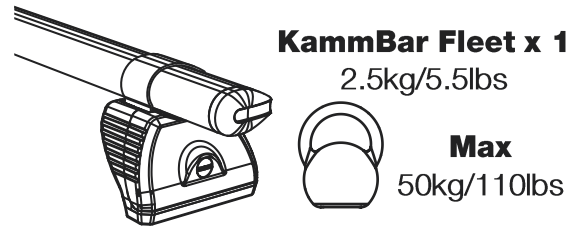

ISSUE:	DRAWN BY:	CHECKED BY:	CRF No:	DATE:	DESCRIPTION:
a	SJ	KB	2758	02/08/22	First Issue
b					
c					
d					
e					
f					
g					
h					
i					
j					
k					
l					
m					

T52PR/FL

KammBar

Instructions

CITY CRASH (✓)

According to ISO/ PAS 11154:2006

KammBar Pro

KammBar Fleet

Fitting Kit

1.

2.

3.