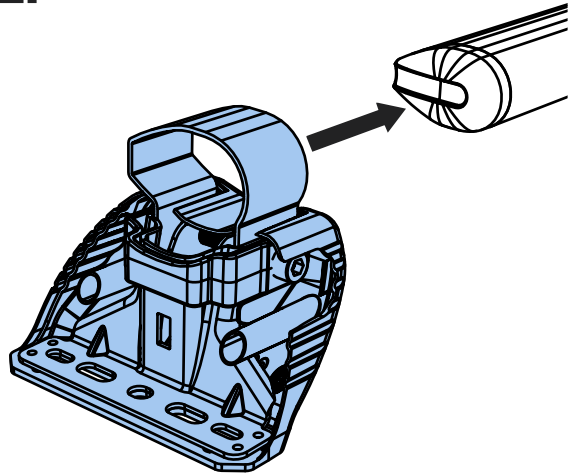

ISSUE:	DRAWN BY:	CHECKED BY:	CRF No:	DATE:	DESCRIPTION:
a	SJ	KB	2758	02/08/22	First Issue
b					
c					
d					
e					
f					
g					
h					
i					
j					
k					
l					
m					

T52PR/FL

KammBar

Instructions

CITY CRASH (✓)

According to ISO/ PAS 11154:2006

KammBar Pro

KammBar Fleet

Fitting Kit

1.

2.

3.