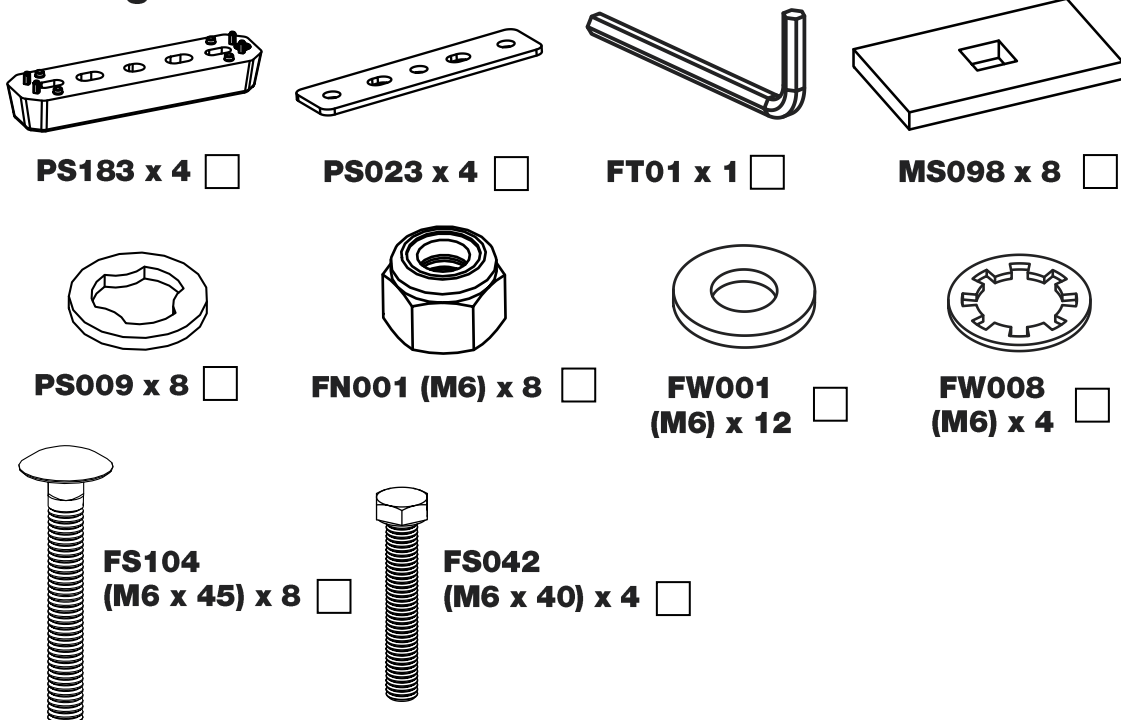

CITY CRASH (✓)

According to ISO/ PAS 11154:2006

KammBar Pro

KammBar Fleet

Fitting Kit

1.

2.

3.