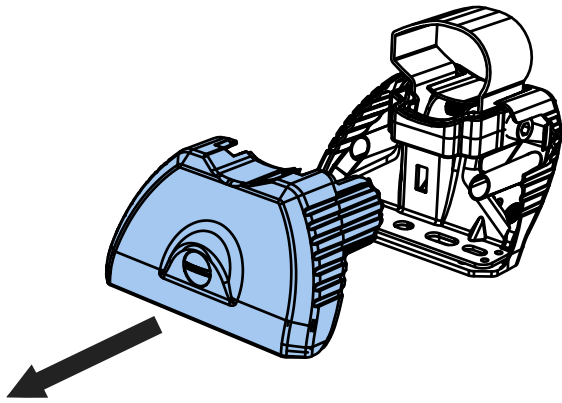

ISSUE:	DRAWN BY:	CHECKED BY:	CRF No:	DATE:	DESCRIPTION:
a	SJ	KB	2758	02/08/22	First Issue
b					
c					
d					
e					
f					
g					
h					
i					
j					
k					
l					
m					

T52PR/FL

KammBar

Instructions

CITY CRASH (✓)

According to ISO/ PAS 11154:2006

KammBar Pro

KammBar Fleet

Fitting Kit

1.

2.

3.