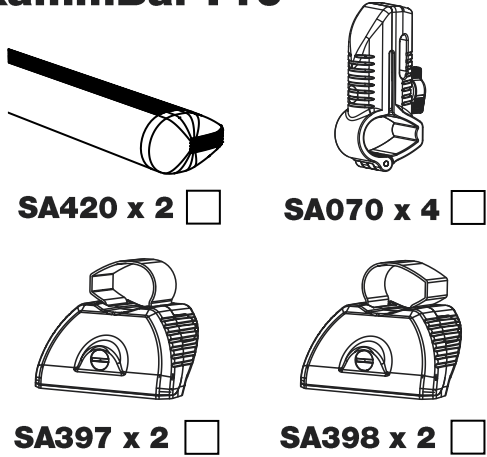

ISSUE:	DRAWN BY:	CHECKED BY:	CRF No:	DATE:	DESCRIPTION:
a	SJ	KB	2758	02/08/22	First Issue
b					
c					
d					
e					
f					
g					
h					
i					
j					
k					
l					
m					

T52PR/FL

KammBar

Instructions

CITY CRASH (✓)

According to ISO/ PAS 11154:2006

KammBar Pro

KammBar Fleet

Fitting Kit

1.

2.

3.