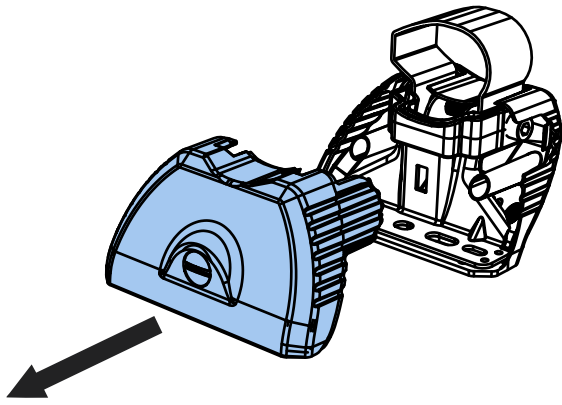

CITY CRASH (✓)

According to ISO/ PAS 11154:2006

KammBar Pro

KammBar Fleet

Fitting Kit

1.

2.

3.