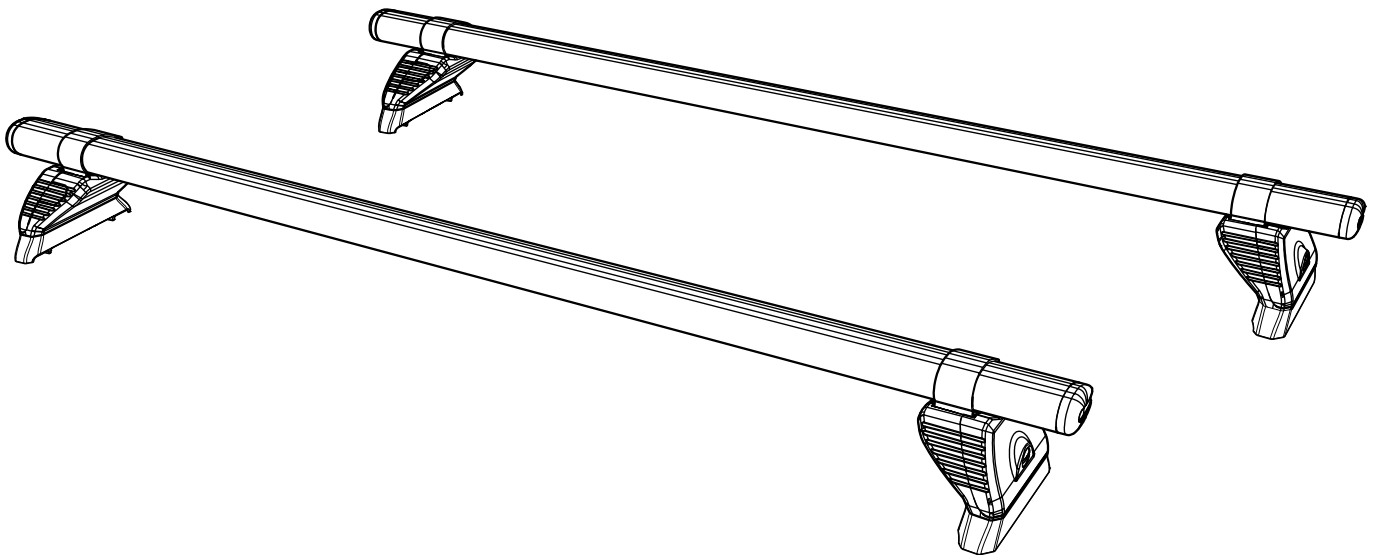

ISSUE:	DRAWN BY:	CHECKED BY:	CRF No:	DATE:	DESCRIPTION:
a	SJ	KB	2758	02/08/22	First Issue
b					
c					
d					
e					
f					
g					
h					
i					
j					
k					
l					
m					

TC2PR/FL KammBar

Instructions

CITY CRASH (✓)

According to ISO/ PAS 11154:2006

KammBar Pro

KammBar Fleet

Fitting Kit

1.

2.

3.

13mm

M8 x 50mm + PS183

8.

9.

10.

11.