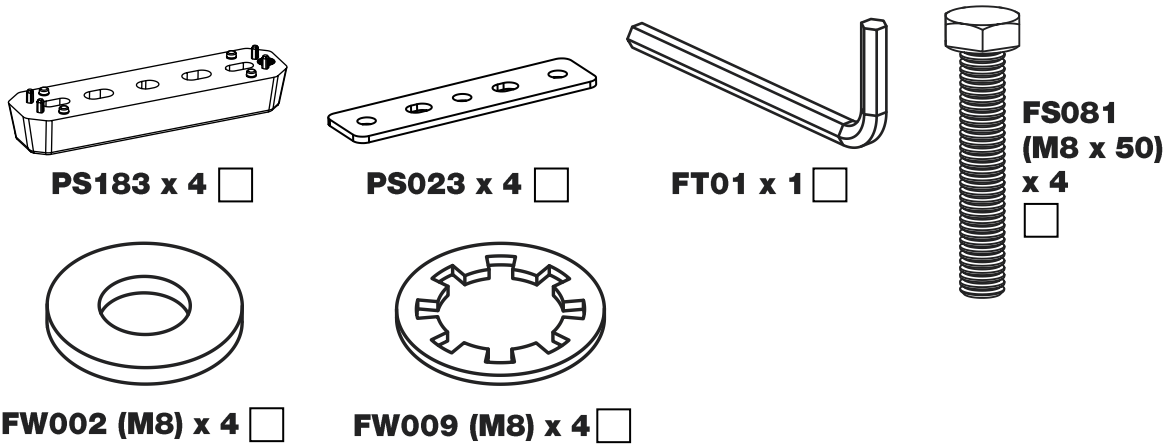

CITY CRASH (✓)

According to ISO/ PAS 11154:2006

KammBar Pro

KammBar Fleet

Fitting Kit

1.

2.

3.

13mm

M8 x 50mm + PS183

8.

9.

10.

11.