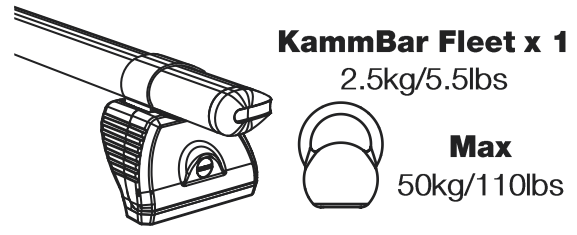

ISSUE:	DRAWN BY:	CHECKED BY:	CRF No:	DATE:	DESCRIPTION:
a	SJ	KB	2758	02/08/22	First Issue
b					
c					
d					
e					
f					
g					
h					
i					
j					
k					
l					
m					

TC2PR/FL KammBar

Instructions

CITY CRASH (✓)

According to ISO/ PAS 11154:2006

KammBar Pro

KammBar Fleet

Fitting Kit

1.

2.

3.