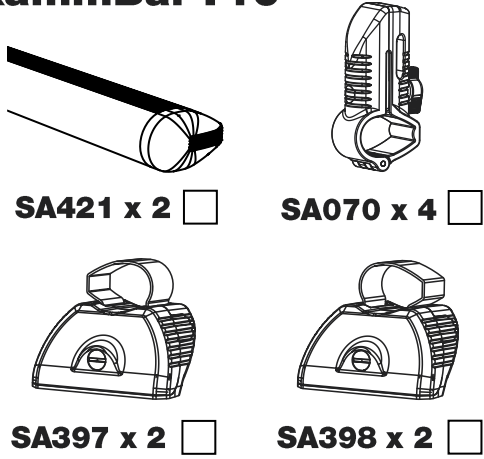

ISSUE:	DRAWN BY:	CHECKED BY:	CRF No:	DATE:	DESCRIPTION:
a	SJ	KB	2758	02/08/22	First Issue
b					
c					
d					
e					
f					
g					
h					
i					
j					
k					
l					
m					

TC2PR/FL KammBar

Instructions

CITY CRASH (✓)

According to ISO/ PAS 11154:2006

KammBar Pro

KammBar Fleet

Fitting Kit

1.

2.

3.

13mm

M8 x 50mm + PS183

8.

9.

10.

11.