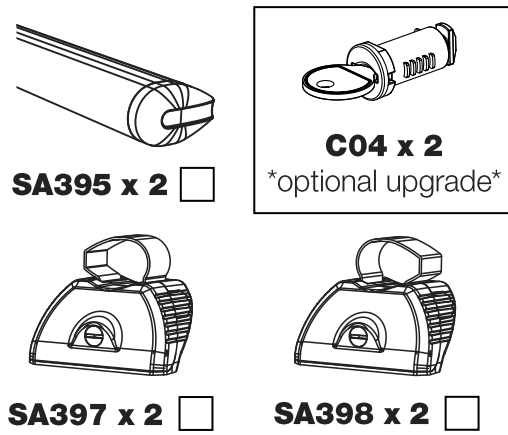

ISSUE:	DRAWN BY:	CHECKED BY:	CRF No:	DATE:	DESCRIPTION:
a	SJ	KB	2758	02/08/22	First Issue
b					
c					
d					
e					
f					
g					
h					
i					
j					
k					
l					
m					

TC2PR/FL KammBar

Instructions

CITY CRASH (✓)

According to ISO/ PAS 11154:2006

KammBar Pro

KammBar Fleet

Fitting Kit

1.

2.

3.