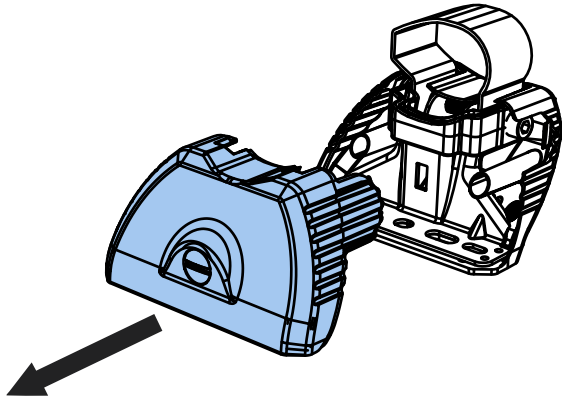

1.

2.

3.

SA397
PS176

SA397

SA397
PS175

SA398
PS176

SA398

SA398
PS175

4.

5.