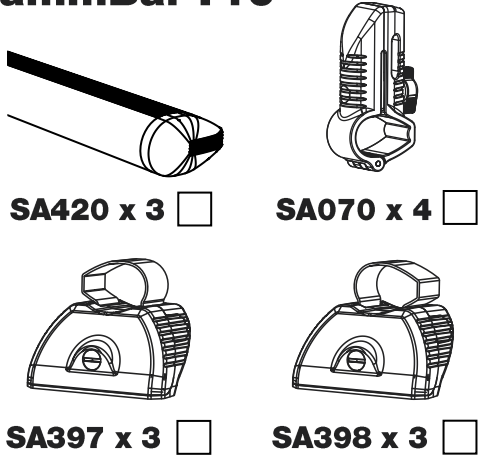

GC3PR/FL

KammBar

Instructions

CITY CRASH (✓)

According to ISO/ PAS 11154:2006

KammBar Pro

KammBar Fleet

Fitting Kit