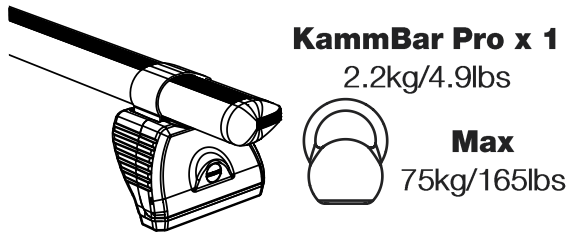

GC3PR/FL

KammBar

Instructions

CITY CRASH (✓)

According to ISO/ PAS 11154:2006

KammBar Pro

KammBar Fleet

Fitting Kit