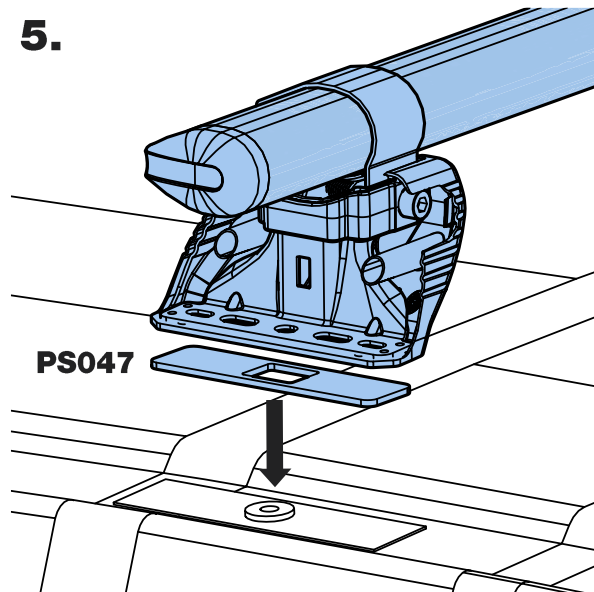

1.

2.

3.

SA397
PS178

SA397

SA397
PS254L

SA398
PS178

SA398

SA398
PS254R

4.

5.