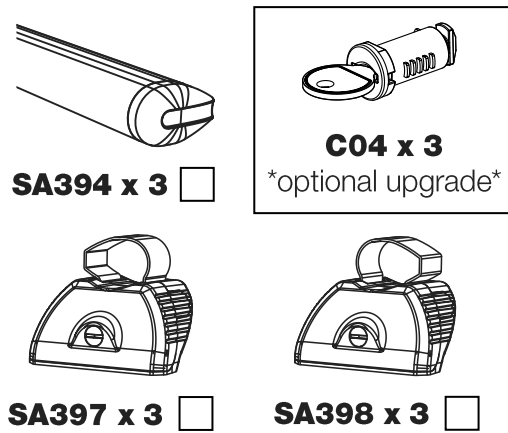

GC3PR/FL

KammBar

Instructions

CITY CRASH (✓)

According to ISO/ PAS 11154:2006

KammBar Pro

KammBar Fleet

Fitting Kit