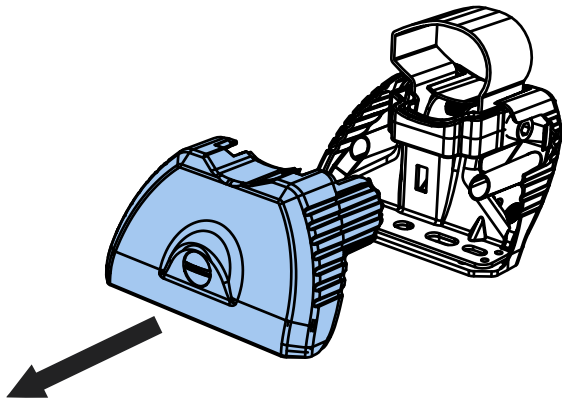

1.

2.

3.

SA397
PS178

SA397

SA397
PS254L

SA398
PS178

SA398

SA398
PS254R

4.

5.