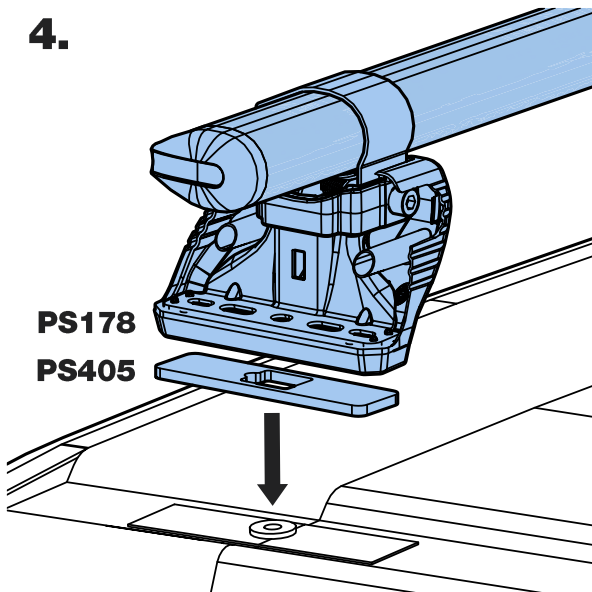

SA398
PS178

SA398

SA398
PS254R

4.