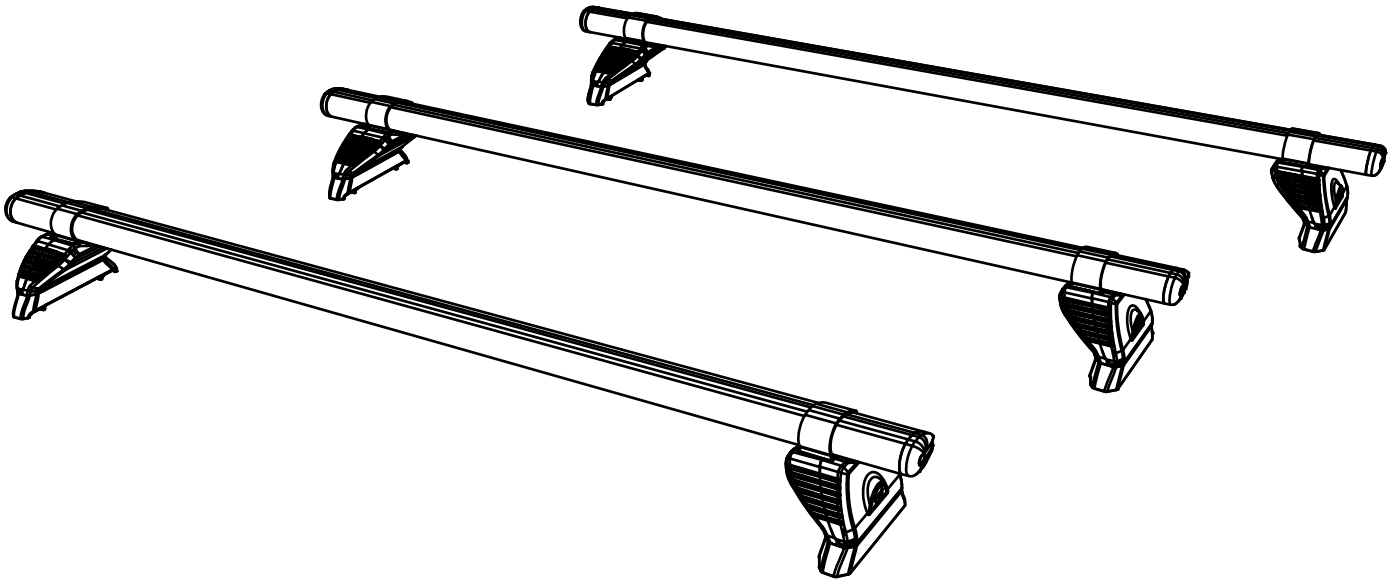

GC3PR/FL

KammBar

Instructions

CITY CRASH (✓)

According to ISO/ PAS 11154:2006

KammBar Pro

KammBar Fleet

Fitting Kit