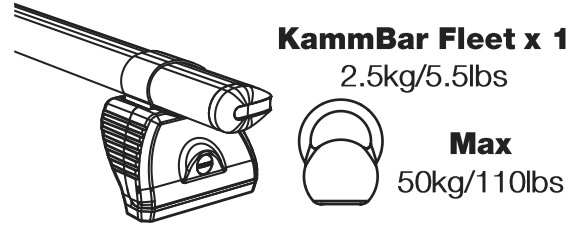

GC3PR/FL

KammBar

Instructions

CITY CRASH (✓)

According to ISO/ PAS 11154:2006

KammBar Pro

KammBar Fleet

Fitting Kit