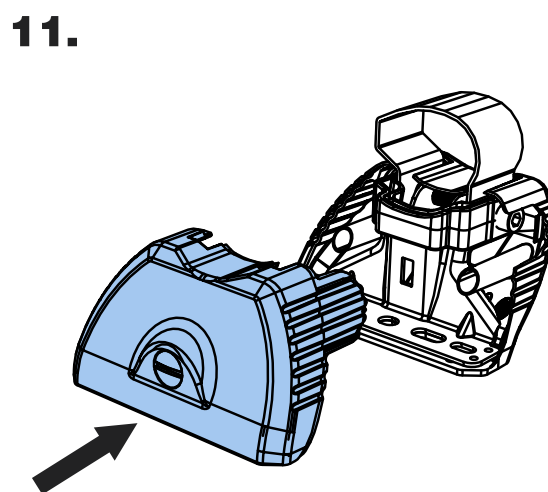

WD2PR/FL

KammBar

Instructions

CITY CRASH (✓)

According to ISO/ PAS 11154:2006

KammBar Pro

KammBar Fleet

Fitting Kit

M6 x 45mm

FS042

FW008

FW001

M6 x 40mm

12.

13.