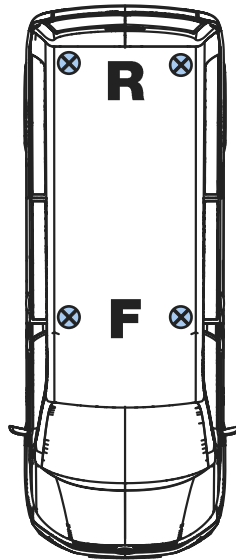

WD2PR/FL

KammBar

Instructions

CITY CRASH (✓)

According to ISO/ PAS 11154:2006

KammBar Pro

KammBar Fleet

Fitting Kit

1.

2.

3.

SA397

PS176

SA398

PS176

SA397

PS176

SA398

PS176

4.

5.

FB007

FW008

FW001

M6 x 45mm

FS042

FW008

FW001

M6 x 40mm

12.

13.