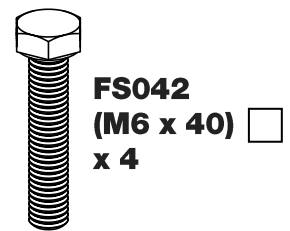

WD2PR/FL

KammBar

Instructions

CITY CRASH (✓)

According to ISO/ PAS 11154:2006

KammBar Pro

KammBar Fleet

Fitting Kit

1.

2.

3.

SA397

PS176

SA398

PS176

SA397

M6 x 45mm

FS042

FW008

FW001

M6 x 40mm

12.

13.