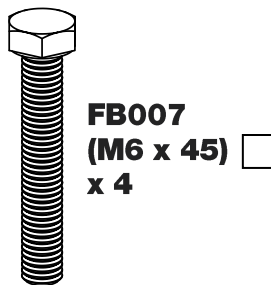

WD2PR/FL

KammBar

Instructions

CITY CRASH (✓)

According to ISO/ PAS 11154:2006

KammBar Pro

KammBar Fleet

Fitting Kit

1.

2.

3.

SA397

PS176

SA398

PS176

SA397

M6 x 45mm

FS042

FW008

FW001

M6 x 40mm

12.

13.