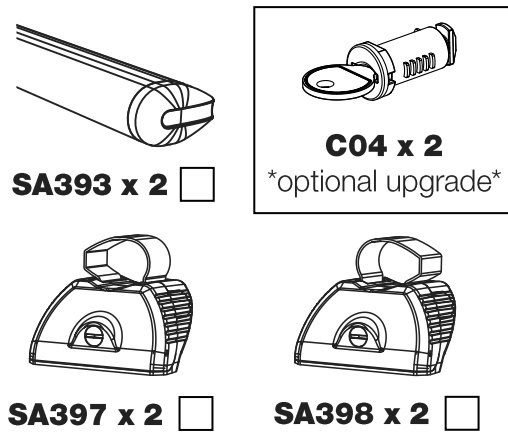

WD2PR/FL

KammBar

Instructions

CITY CRASH (✓)

According to ISO/ PAS 11154:2006

KammBar Pro

KammBar Fleet

Fitting Kit