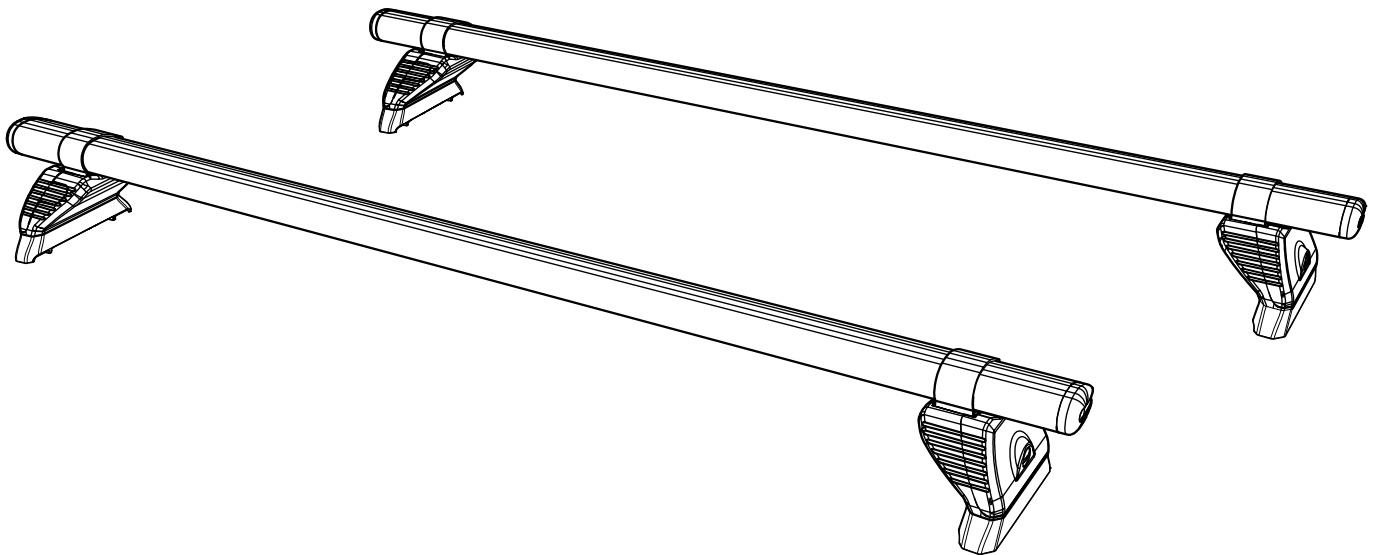

WD2PR/FL

KammBar

Instructions

CITY CRASH (✓)

According to ISO/ PAS 11154:2006

KammBar Pro

KammBar Fleet

Fitting Kit