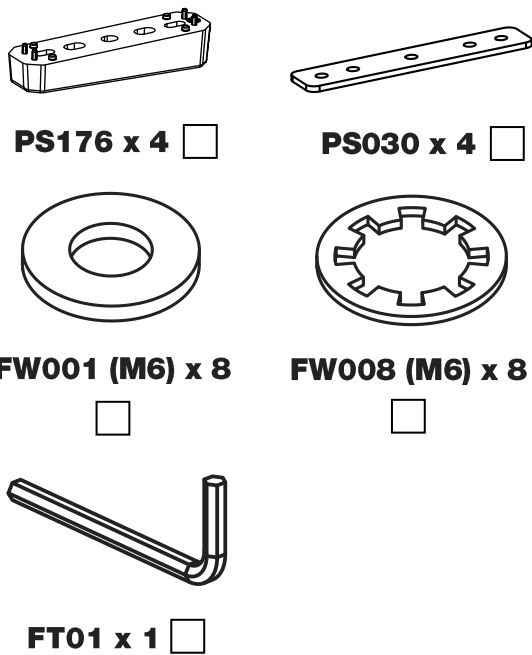

WD2PR/FL

KammBar

Instructions

CITY CRASH (✓)

According to ISO/ PAS 11154:2006

KammBar Pro

KammBar Fleet

Fitting Kit

1.

2.

3.

SA397

PS176

SA398

PS176

SA397

PS176

SA398

PS176

4.

5.

FB007

FW008

FW001

M6 x 45mm

FS042

FW008

FW001

M6 x 40mm

12.

13.