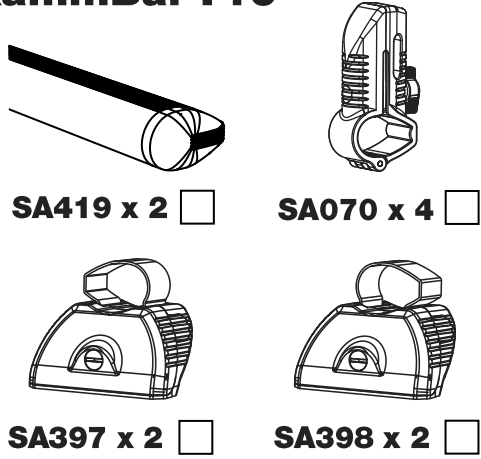

WD2PR/FL

KammBar

Instructions

CITY CRASH (✓)

According to ISO/ PAS 11154:2006

KammBar Pro

KammBar Fleet

Fitting Kit