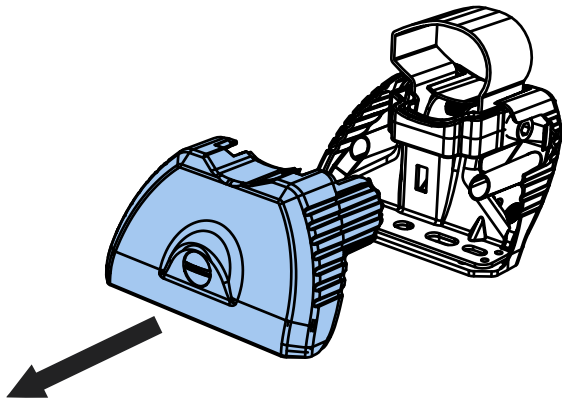

1.

2.

3.

SA397
PS180

SA397
PS179

SA397
PS180

SA398
PS180

SA398
PS179

SA398
PS180

4.

5.