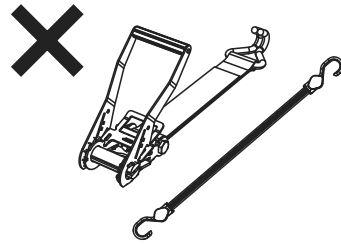

JA3PR/FL

KammBar

Instructions

CITY CRASH (✓)

According to ISO/ PAS 11154:2006

KammBar Pro

KammBar Fleet

Fitting Kit