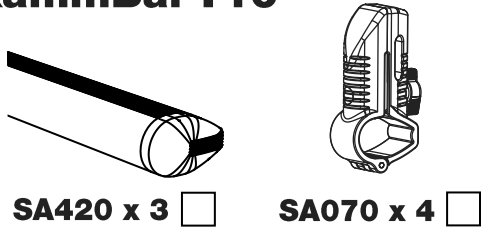

JA3PR/FL

KammBar

Instructions

CITY CRASH (✓)

According to ISO/ PAS 11154:2006

KammBar Pro

KammBar Fleet

Fitting Kit