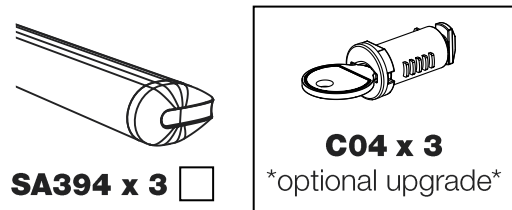

JA3PR/FL

KammBar

Instructions

CITY CRASH (✓)

According to ISO/ PAS 11154:2006

KammBar Pro

KammBar Fleet

Fitting Kit