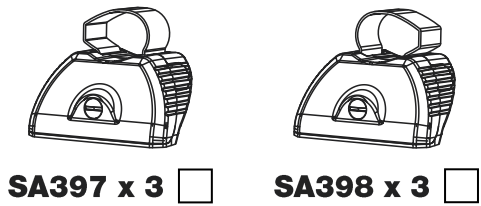

JA3PR/FL

KammBar

Instructions

CITY CRASH (✓)

According to ISO/ PAS 11154:2006

KammBar Pro

KammBar Fleet

Fitting Kit

1.

2.

3.

SA397
PS180

SA397
PS179

SA397
PS180

SA398
PS180

SA398
PS179