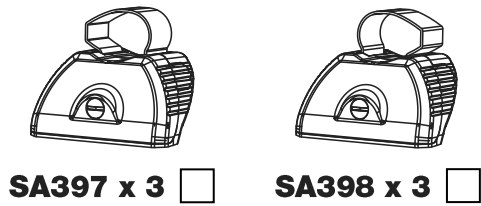

JA3PR/FL

KammBar

Instructions

CITY CRASH (✓)

According to ISO/ PAS 11154:2006

KammBar Pro

KammBar Fleet

Fitting Kit