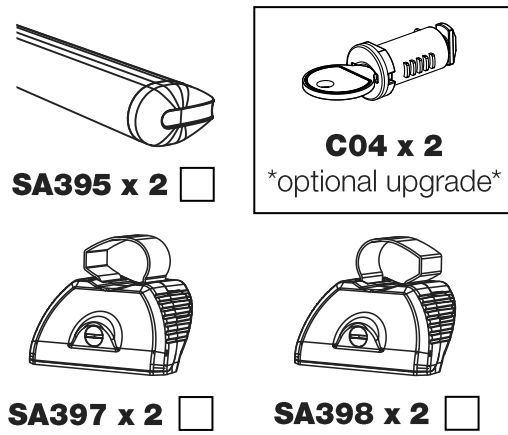

KammBar Fleet