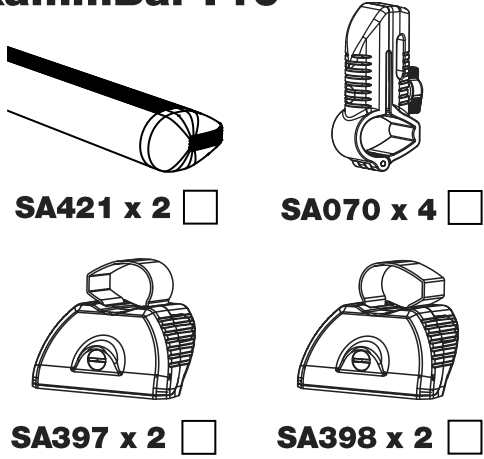

KammBar Pro