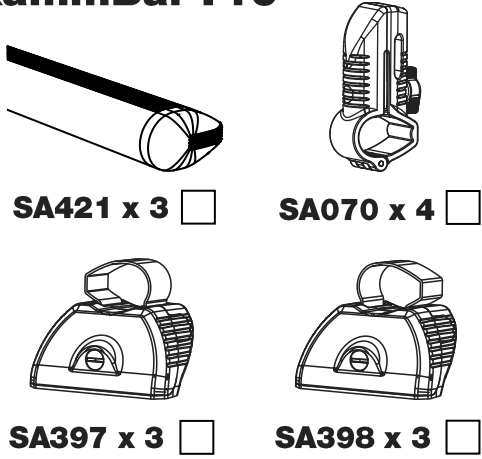

KammBar Pro