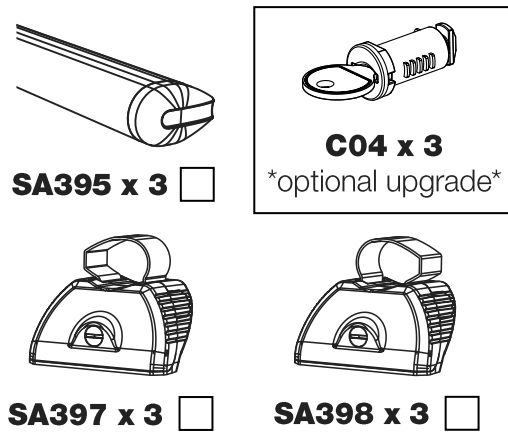

KammBar Fleet