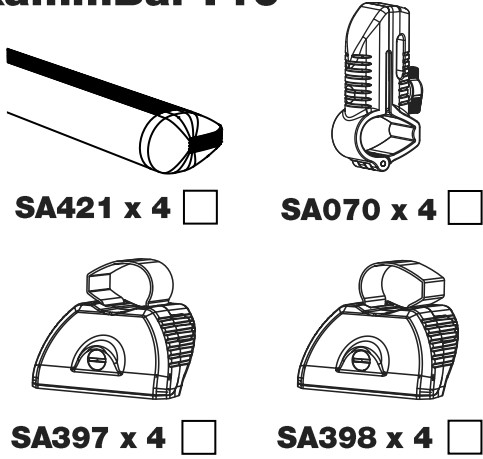

TC4PR/FL KammBar Instructions

CITY CRASH (✓)

According to ISO/ PAS 11154:2006

KammBar Pro

KammBar Fleet

Fitting Kit

1.

2.