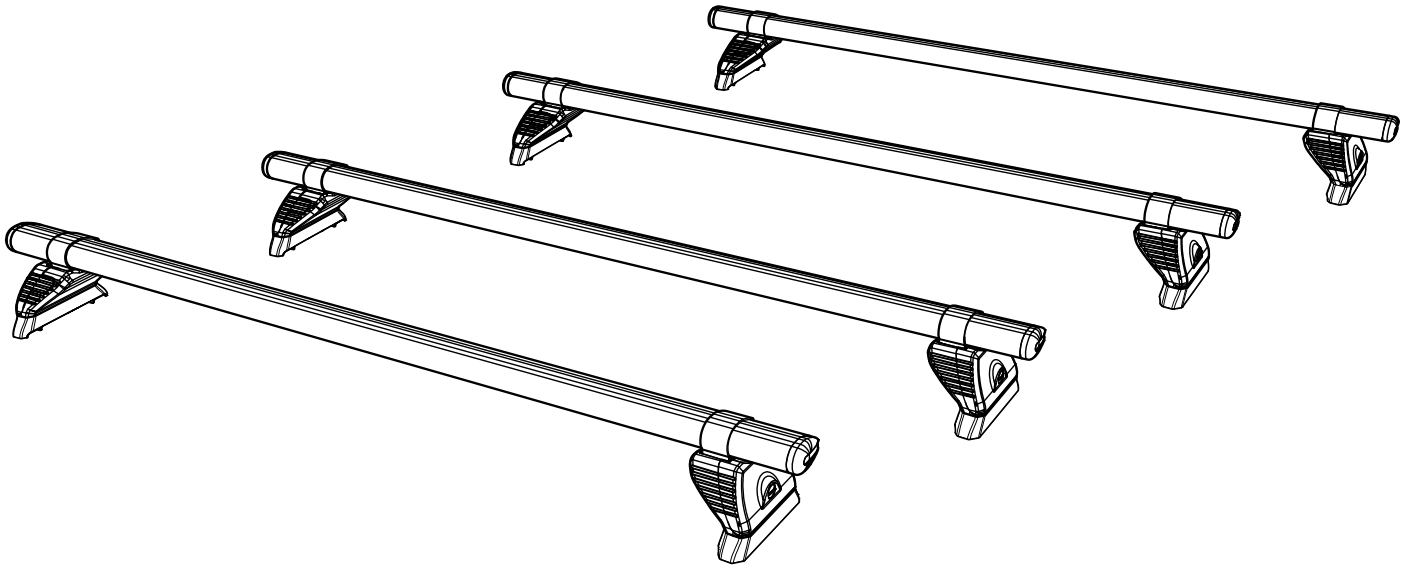

TC4PR/FL KammBar Instructions

CITY CRASH (✓)

According to ISO/ PAS 11154:2006

KammBar Pro

KammBar Fleet

Fitting Kit

1.

2.