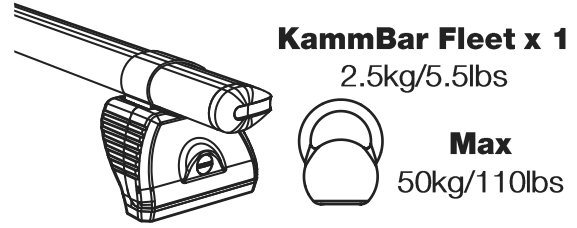

TC4PR/FL KammBar Instructions

CITY CRASH (✓)

According to ISO/ PAS 11154:2006

KammBar Pro

KammBar Fleet

Fitting Kit

1.

2.