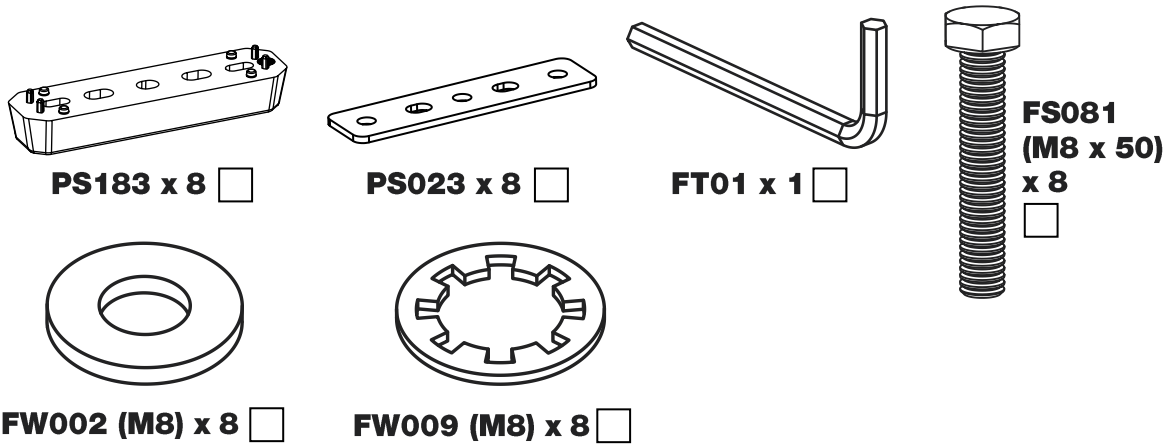

TC4PR/FL KammBar Instructions

CITY CRASH (✓)

According to ISO/ PAS 11154:2006

KammBar Pro

KammBar Fleet

Fitting Kit

1.

2.