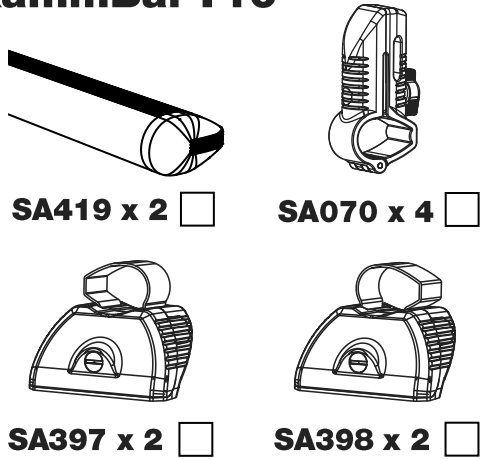

TA2PR/FL

KammBar

Instructions

CITY CRASH (✓)

According to ISO/ PAS 11154:2006

KammBar Pro

KammBar Fleet

Fitting Kit