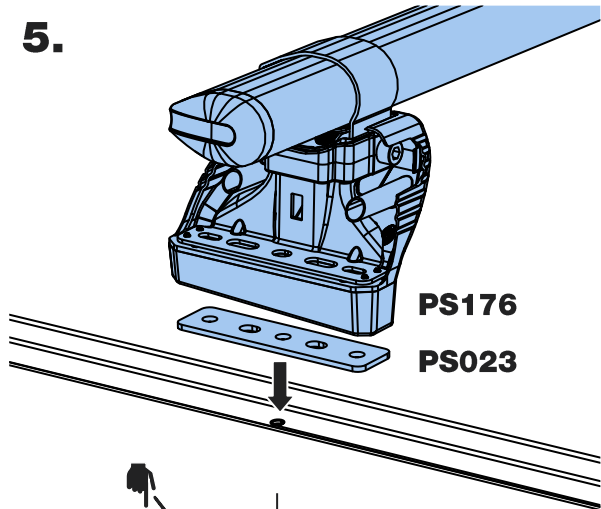

PS176

PS023

5.