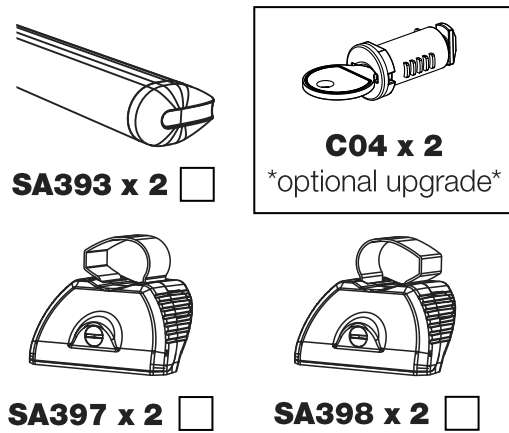

TA2PR/FL

KammBar

Instructions

CITY CRASH (✓)

According to ISO/ PAS 11154:2006

KammBar Pro

KammBar Fleet

Fitting Kit