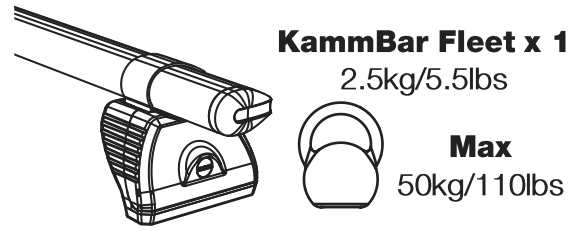

TA2PR/FL

KammBar

Instructions

CITY CRASH (✓)

According to ISO/ PAS 11154:2006

KammBar Pro

KammBar Fleet

Fitting Kit