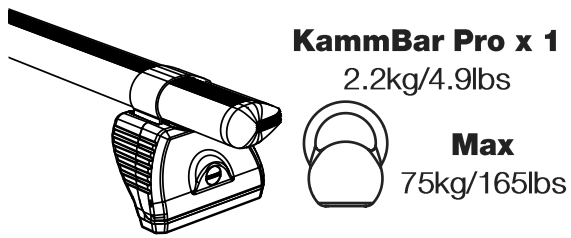

TA2PR/FL

KammBar

Instructions

CITY CRASH (✓)

According to ISO/ PAS 11154:2006

KammBar Pro

KammBar Fleet

Fitting Kit