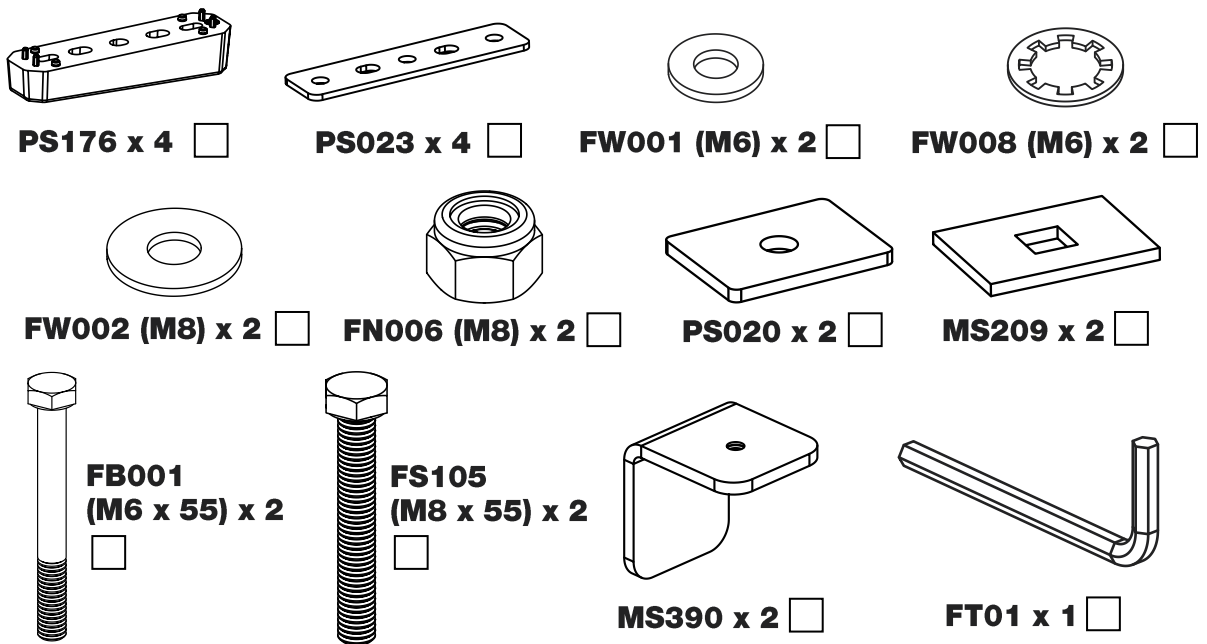

TA2PR/FL

KammBar

Instructions

CITY CRASH (✓)

According to ISO/ PAS 11154:2006

KammBar Pro

KammBar Fleet

Fitting Kit