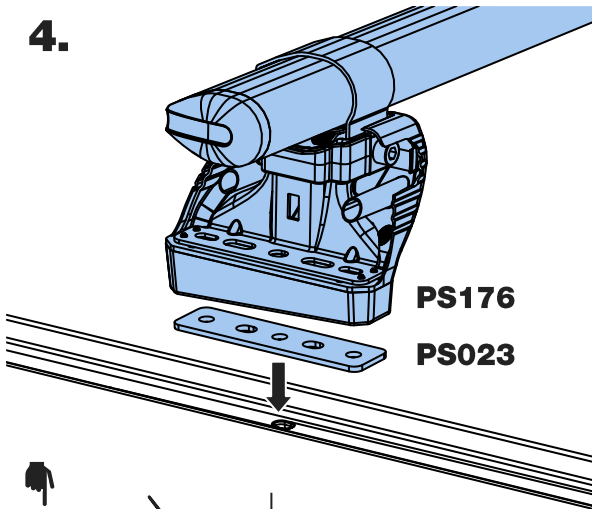

1.

2.

3.

SA397

PS176

SA398

PS176

SA397

PS176

SA398

PS176

4.

PS176

PS023

5.

PS176

PS023