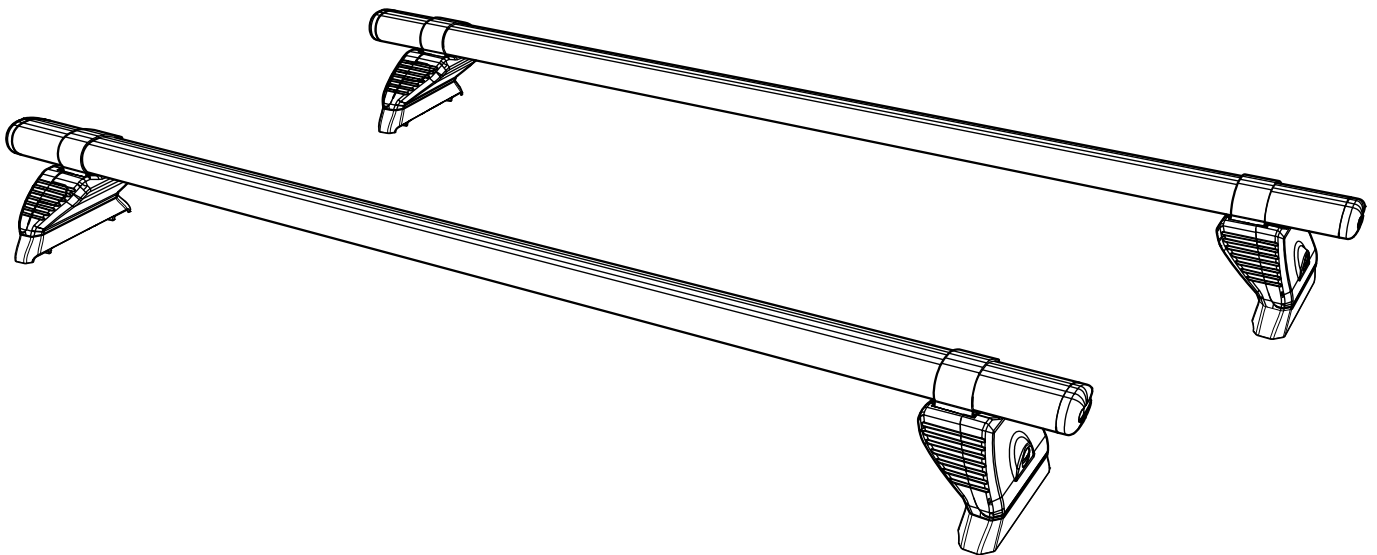

TA2PR/FL

KammBar

Instructions

CITY CRASH (✓)

According to ISO/ PAS 11154:2006

KammBar Pro

KammBar Fleet

Fitting Kit