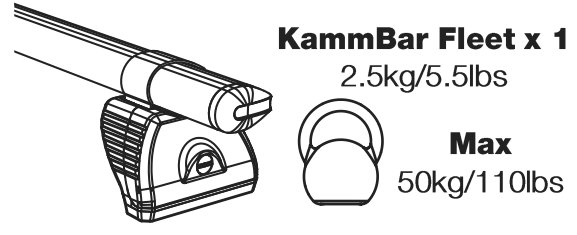

TA3PR/FL

KammBar

Instructions

CITY CRASH (✓)

According to ISO/ PAS 11154:2006

KammBar Pro

KammBar Fleet

Fitting Kit