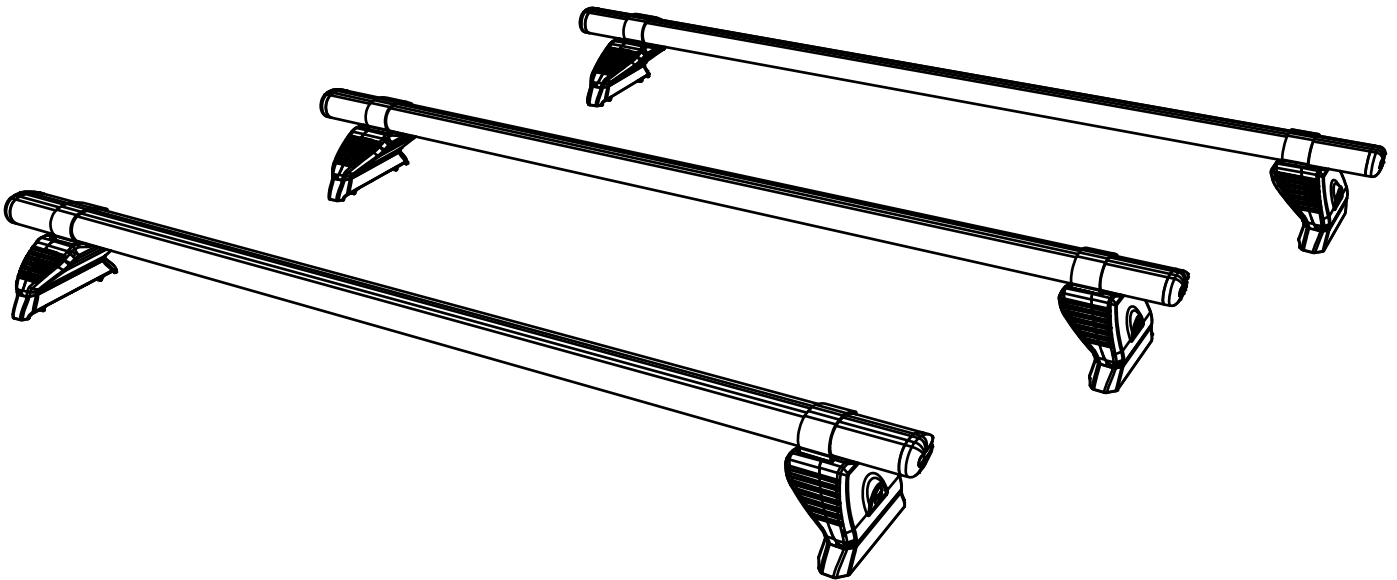

TA3PR/FL

KammBar

Instructions

CITY CRASH (✓)

According to ISO/ PAS 11154:2006

KammBar Pro

KammBar Fleet

Fitting Kit