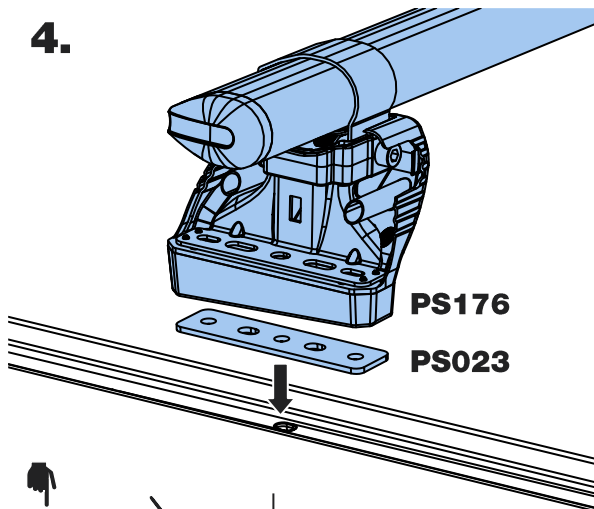

SA398

PS176

SA398

PS178

SA398

PS176

4.