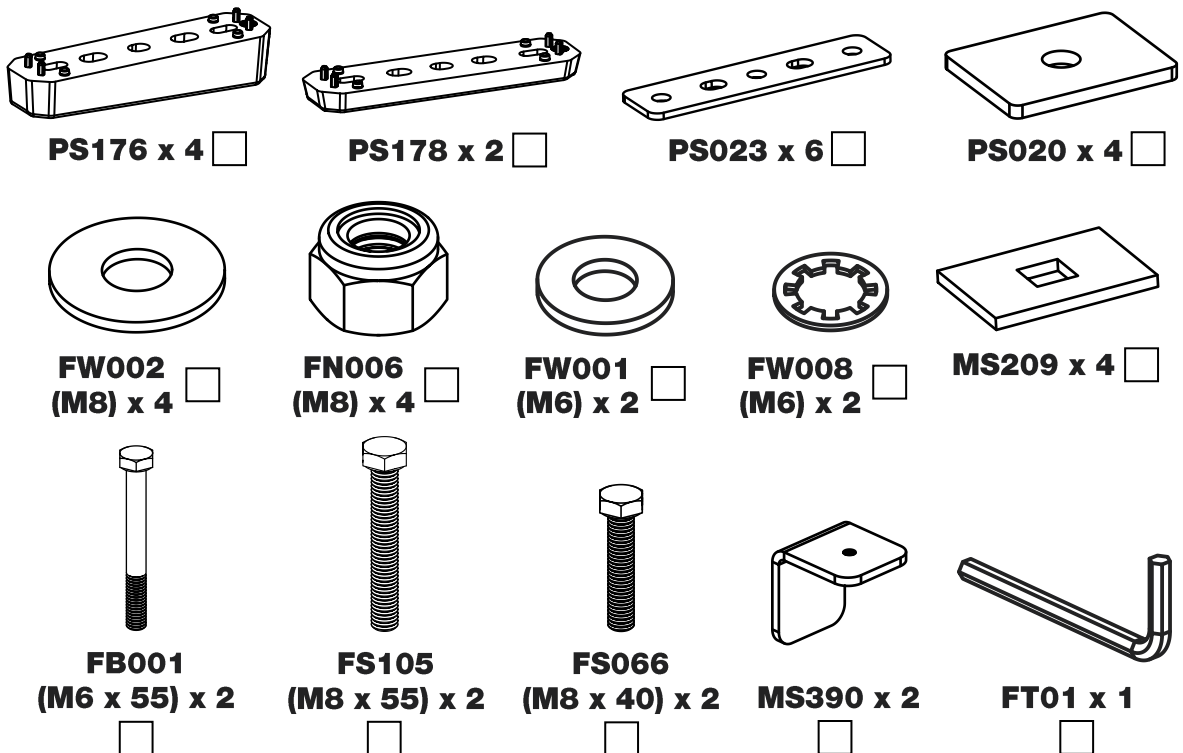

TA3PR/FL

KammBar

Instructions

CITY CRASH (✓)

According to ISO/ PAS 11154:2006

KammBar Pro

KammBar Fleet

Fitting Kit