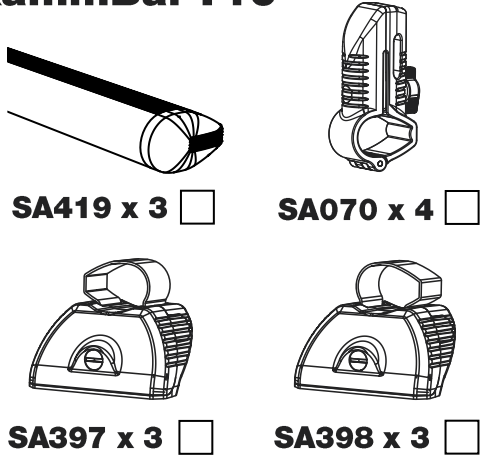

TA3PR/FL

KammBar

Instructions

CITY CRASH (✓)

According to ISO/ PAS 11154:2006

KammBar Pro

KammBar Fleet

Fitting Kit