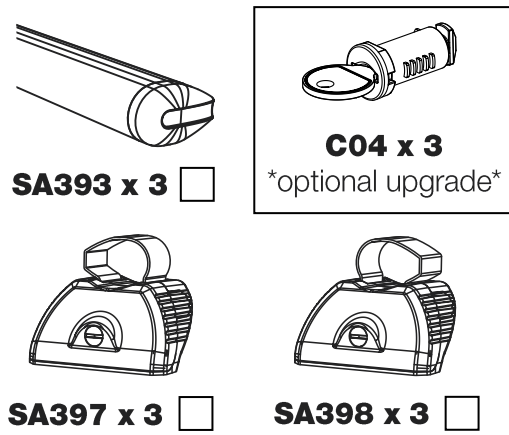

TA3PR/FL

KammBar

Instructions

CITY CRASH (✓)

According to ISO/ PAS 11154:2006

KammBar Pro

KammBar Fleet

Fitting Kit