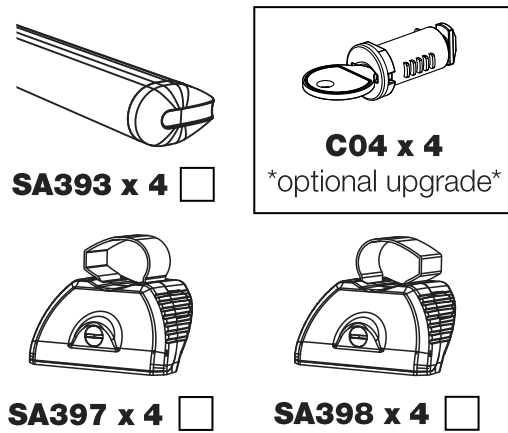

TA4PR/FL

KammBar

Instructions

CITY CRASH (✓)

According to ISO/ PAS 11154:2006

KammBar Pro

KammBar Fleet

Fitting Kit