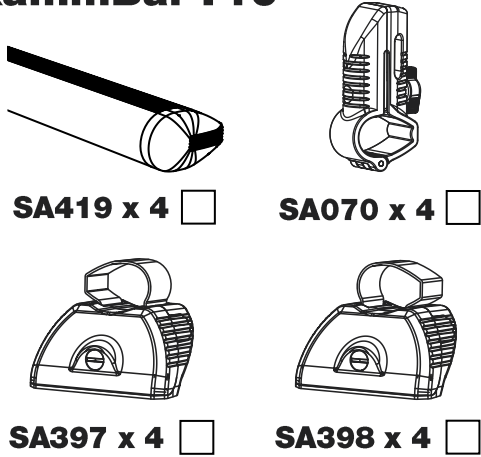

TA4PR/FL

KammBar

Instructions

CITY CRASH (✓)

According to ISO/ PAS 11154:2006

KammBar Pro

KammBar Fleet

Fitting Kit