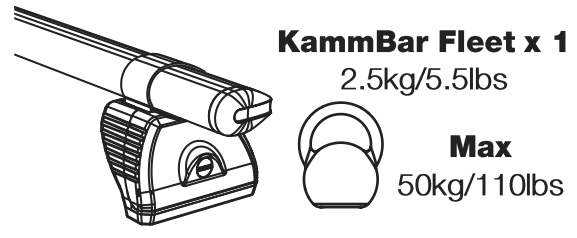

TA4PR/FL

KammBar

Instructions

CITY CRASH (✓)

According to ISO/ PAS 11154:2006

KammBar Pro

KammBar Fleet

Fitting Kit