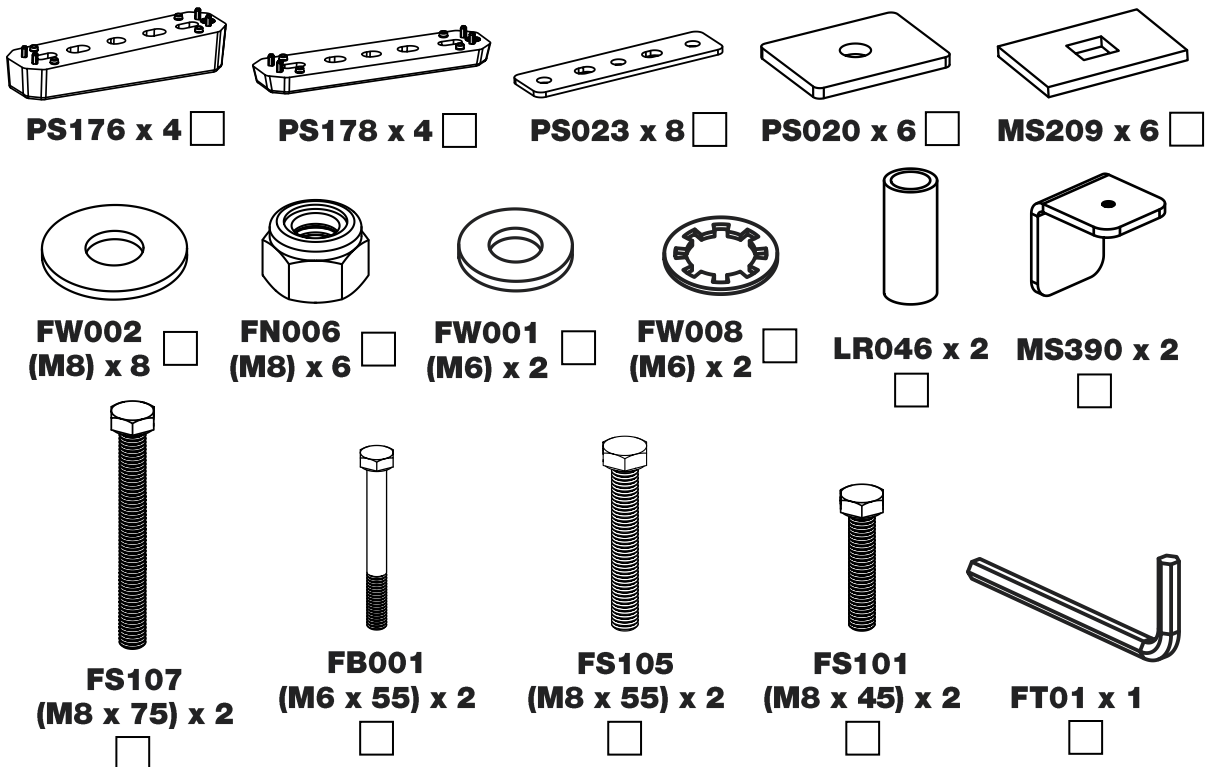

TA4PR/FL

KammBar

Instructions

CITY CRASH (✓)

According to ISO/ PAS 11154:2006

KammBar Pro

KammBar Fleet

Fitting Kit