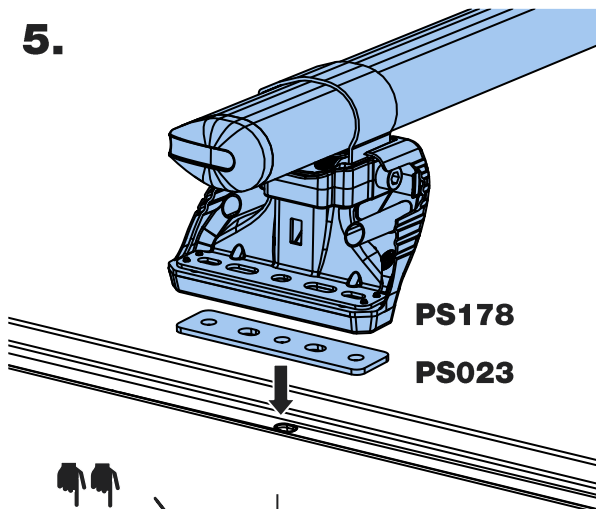

1.

2.

3.

SA397

PS176

SA397

PS178

SA397

PS178

SA397

PS176

SA398

PS176

SA398

PS178

SA398

PS178

SA398

PS176

4.

5.