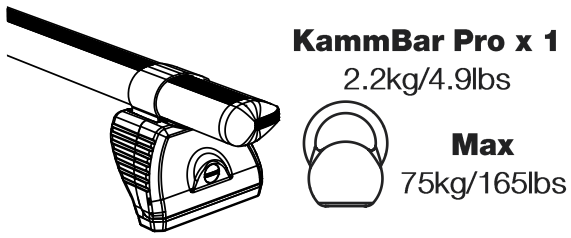

TA4PR/FL

KammBar

Instructions

CITY CRASH (✓)

According to ISO/ PAS 11154:2006

KammBar Pro

KammBar Fleet

Fitting Kit