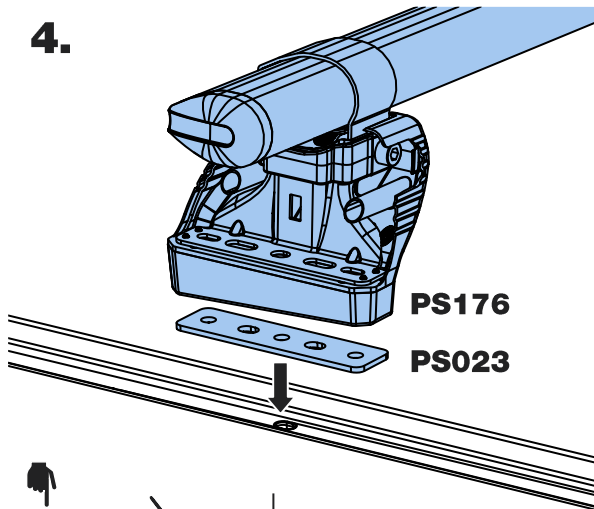

SA398

PS176

SA398

PS178

SA398

PS178

SA398

PS176

4.