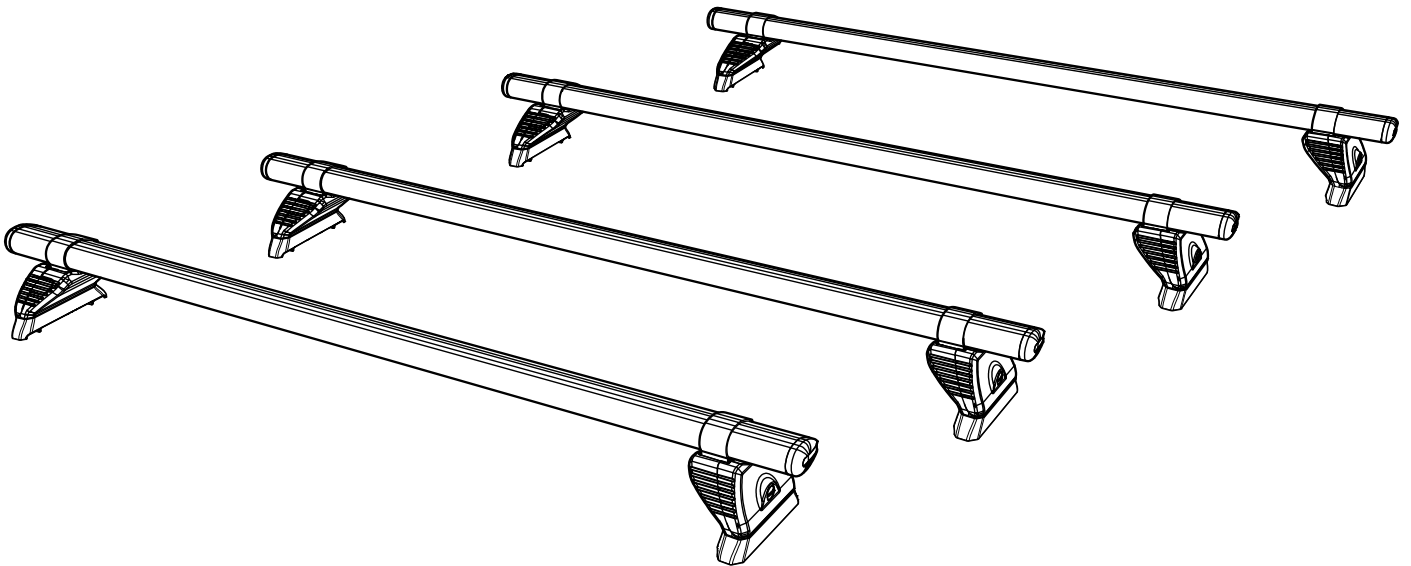

TA4PR/FL

KammBar

Instructions

CITY CRASH (✓)

According to ISO/ PAS 11154:2006

KammBar Pro

KammBar Fleet

Fitting Kit