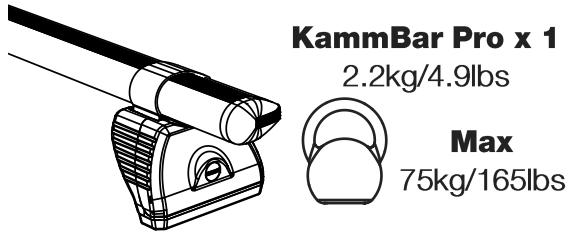

MC3PR/FL KammBar

Instructions

CITY CRASH (✓)

According to ISO/ PAS 11154:2006

KammBar Pro

KammBar Fleet

Fitting Kit

1.