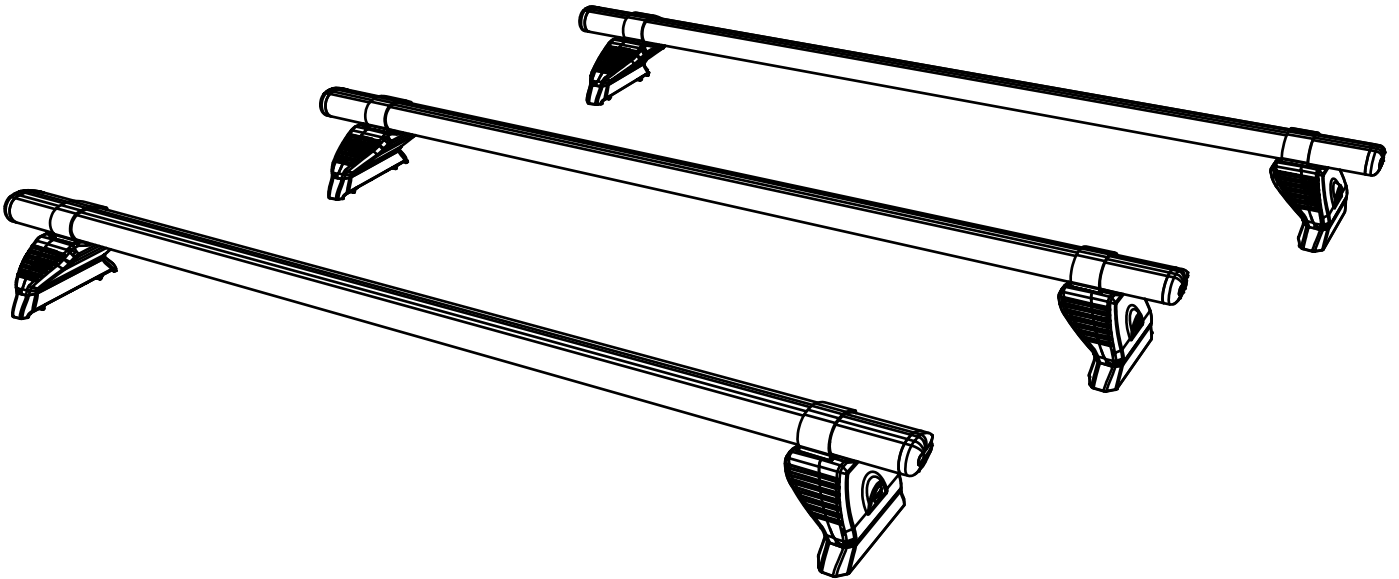

MC3PR/FL KammBar

Instructions

CITY CRASH (✓)

According to ISO/ PAS 11154:2006

KammBar Pro

KammBar Fleet

Fitting Kit

1.