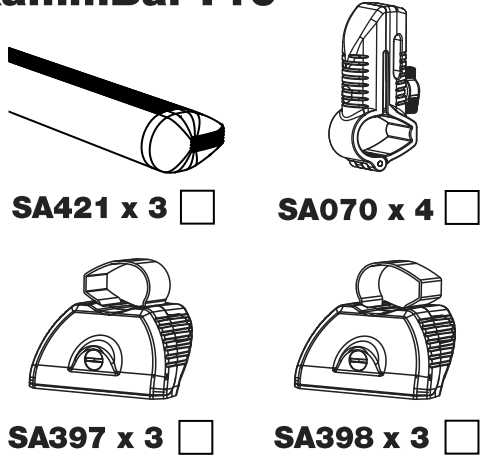

MC3PR/FL KammBar

Instructions

CITY CRASH (✓)

According to ISO/ PAS 11154:2006

KammBar Pro

KammBar Fleet

Fitting Kit

1.