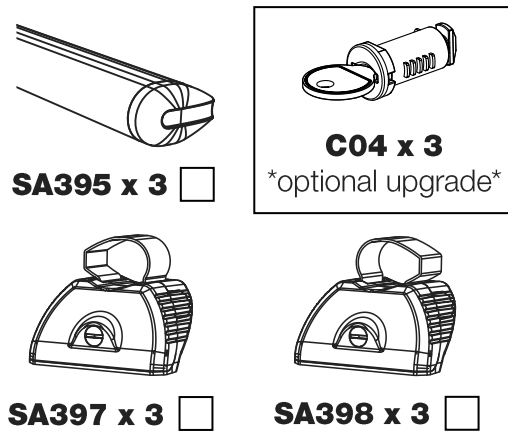

MC3PR/FL KammBar

Instructions

CITY CRASH (✓)

According to ISO/ PAS 11154:2006

KammBar Pro

KammBar Fleet

Fitting Kit

1.