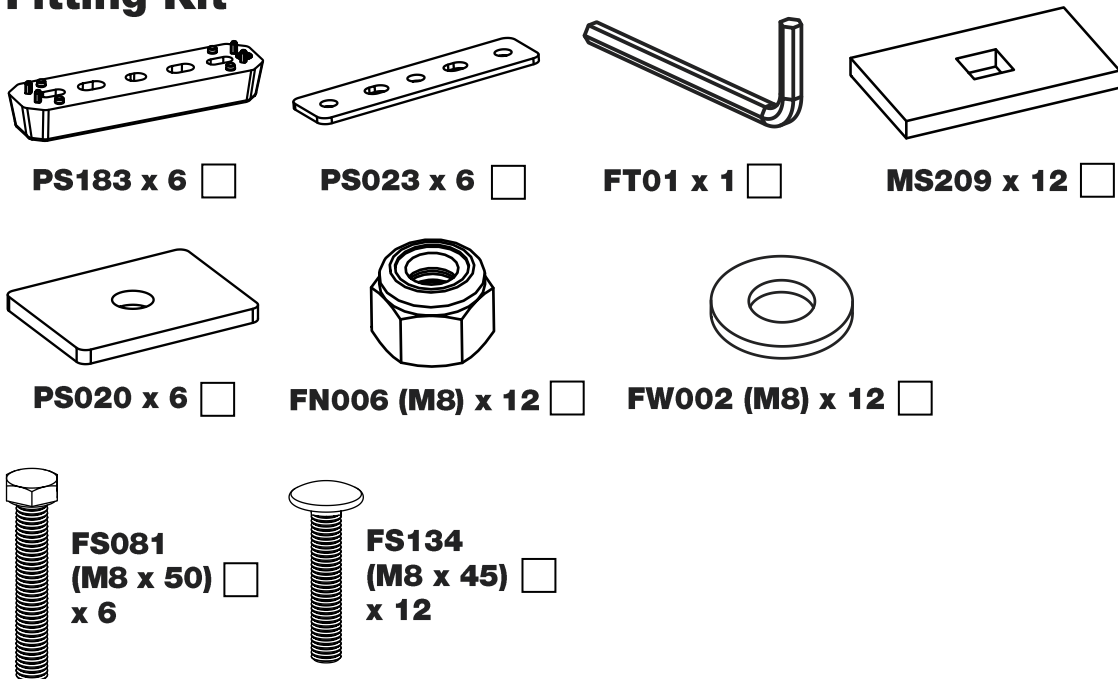

MC3PR/FL KammBar

Instructions

CITY CRASH (✓)

According to ISO/ PAS 11154:2006

KammBar Pro

KammBar Fleet

Fitting Kit

1.

2.

3.

SA397

PS183

SA397

PS183

SA397

PS183