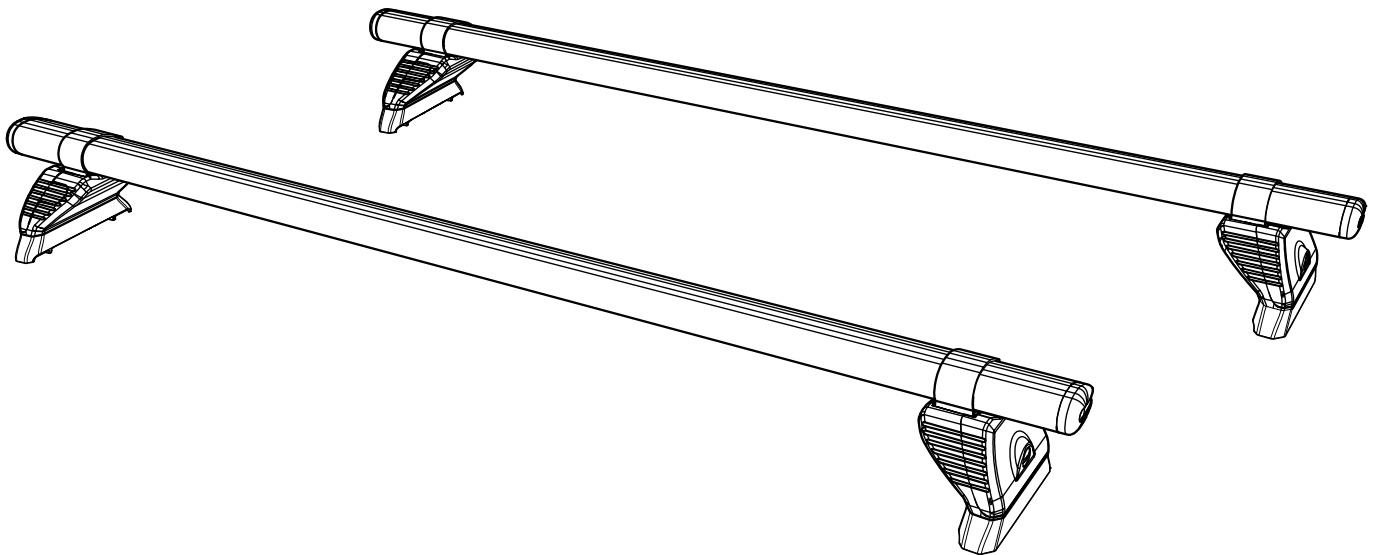

RA2PR/FL

KammBar

Instructions

CITY CRASH (✓)

According to ISO/ PAS 11154:2006

KammBar Pro

KammBar Fleet

Fitting Kit