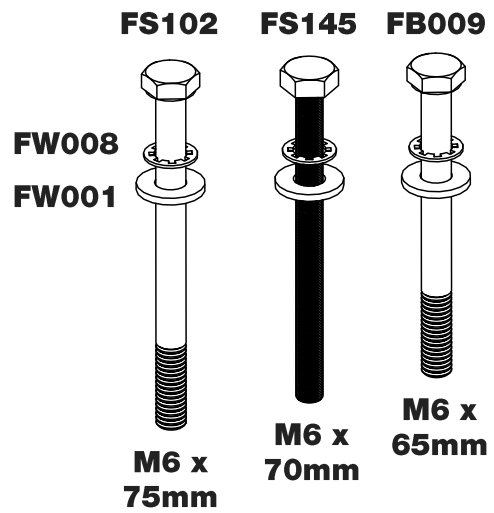

RA2PR/FL

KammBar

Instructions

CITY CRASH (✓)

According to ISO/ PAS 11154:2006

KammBar Pro

KammBar Fleet

Fitting Kit

PS181

SA398

PS181

4.

5.

12.

13.