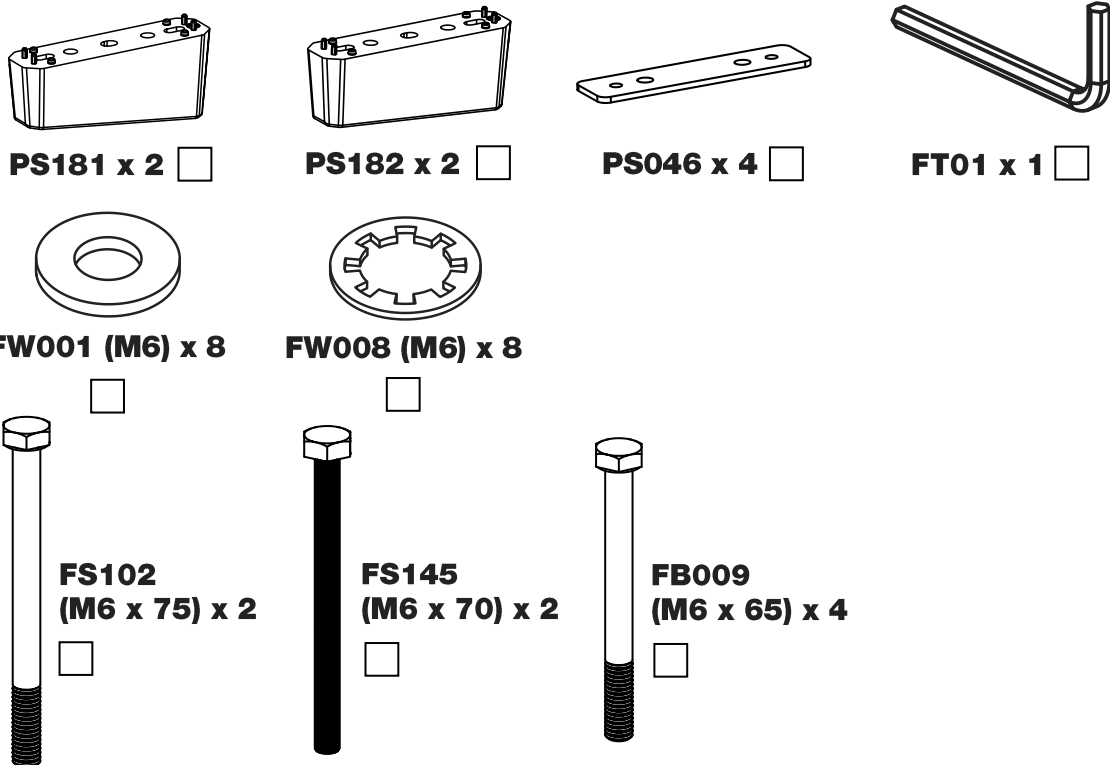

RA2PR/FL

KammBar

Instructions

CITY CRASH (✓)

According to ISO/ PAS 11154:2006

KammBar Pro

KammBar Fleet

Fitting Kit