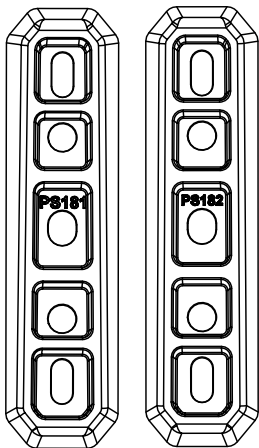

SA398

PS182

SA397

PS181

SA398

PS181

4.