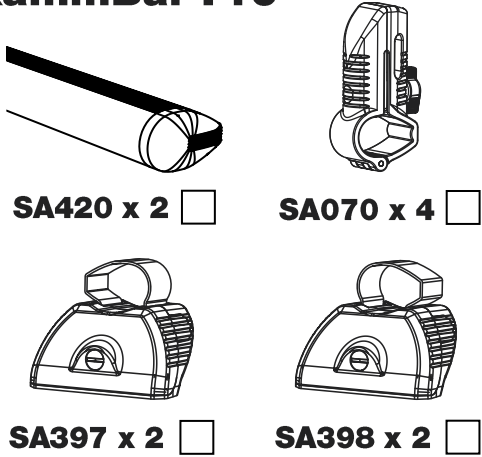

RA2PR/FL

KammBar

Instructions

CITY CRASH (✓)

According to ISO/ PAS 11154:2006

KammBar Pro

KammBar Fleet

Fitting Kit