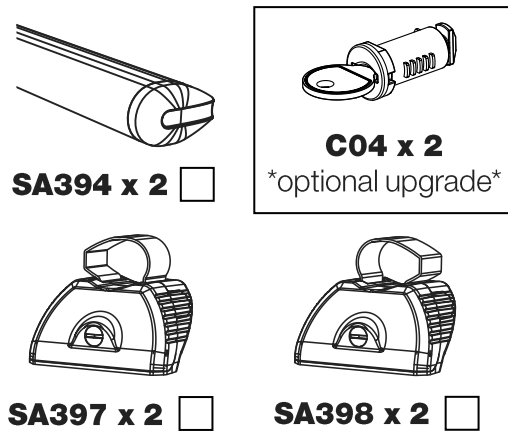

RA2PR/FL

KammBar

Instructions

CITY CRASH (✓)

According to ISO/ PAS 11154:2006

KammBar Pro

KammBar Fleet

Fitting Kit