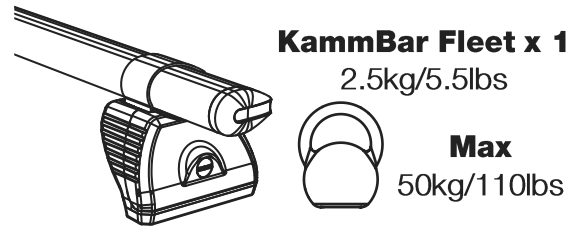

RA2PR/FL

KammBar

Instructions

CITY CRASH (✓)

According to ISO/ PAS 11154:2006

KammBar Pro

KammBar Fleet

Fitting Kit