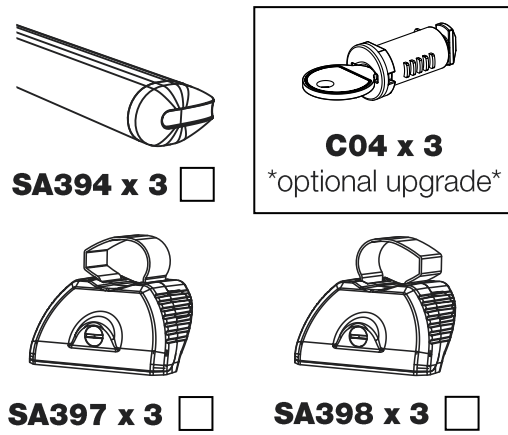

KammBar Fleet