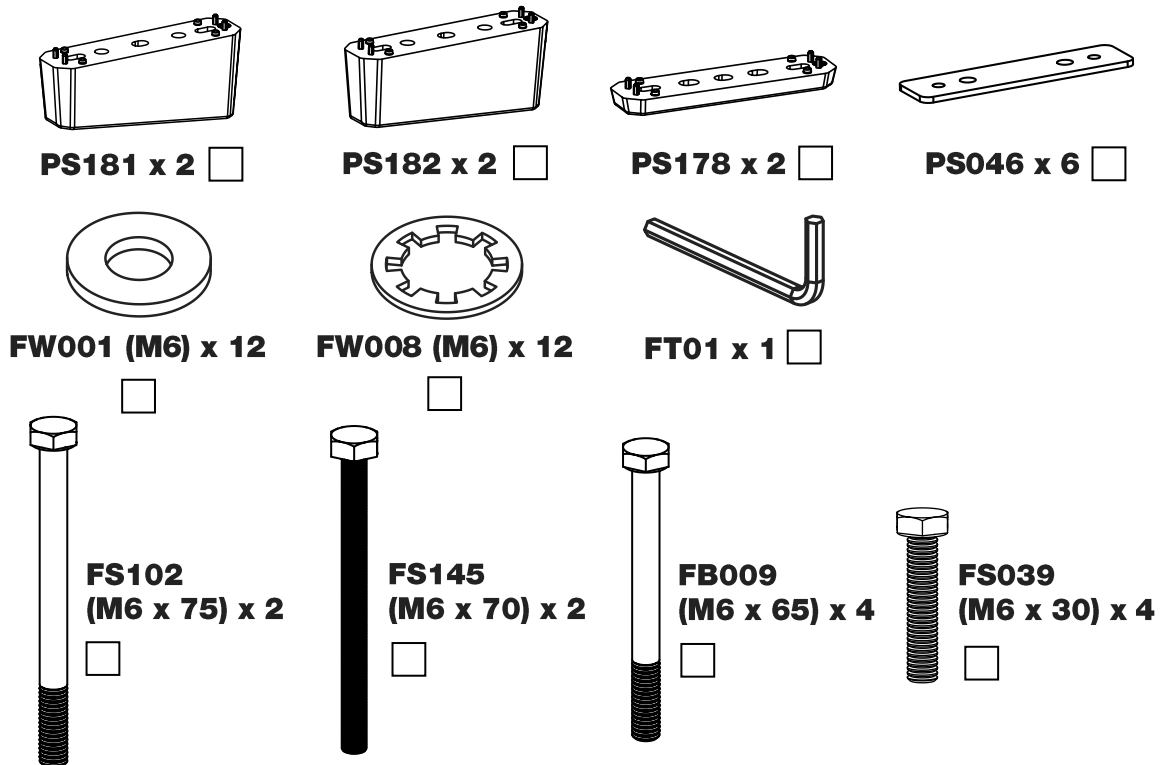

Fitting Kit