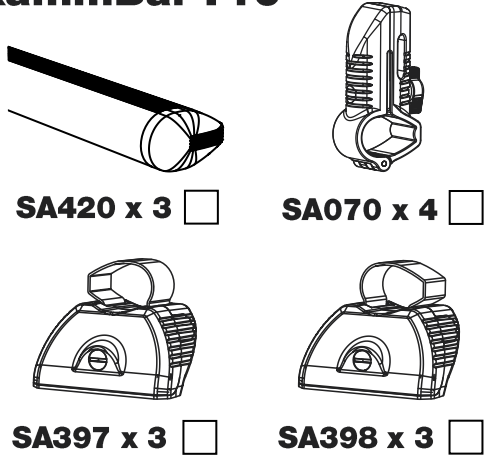

KammBar Pro