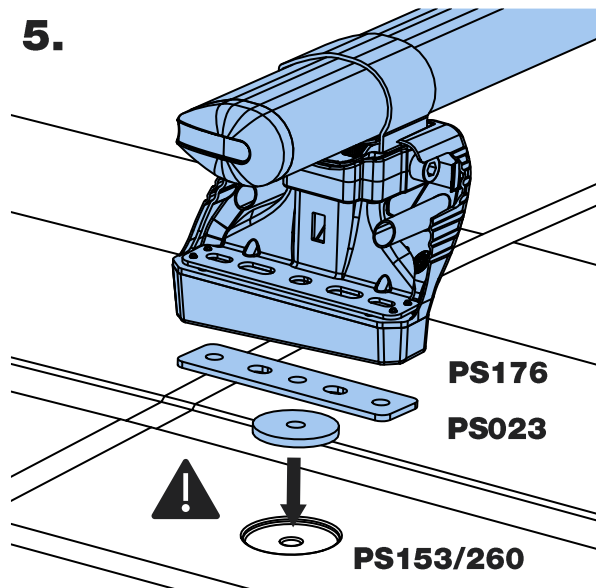

SA398

PS176

SA398

PS178

SA398

PS176

4.

MODEL	PS153	PS260
Kangoo	✓	✗
NV200	✗	✗
Citan	✓	✗
Caddy Maxi	✗	✓

5.