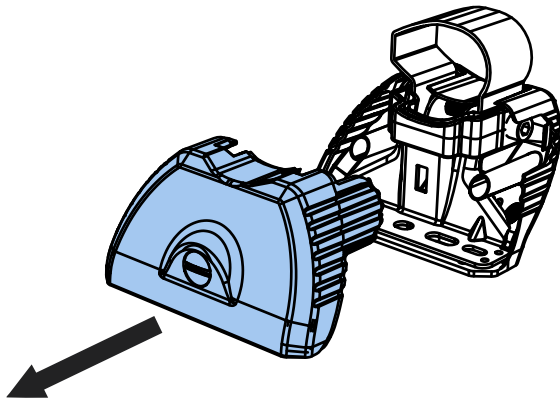

1.

2.

3.

SA397

PS176

SA397

PS178

SA397

PS176

SA398

PS176

SA398

PS178

SA398

PS176

4.

MODEL	PS153	PS260
Kangoo	✓	✗
NV200	✗	✗
Citan	✓	✗
Caddy Maxi	✗	✓

5.