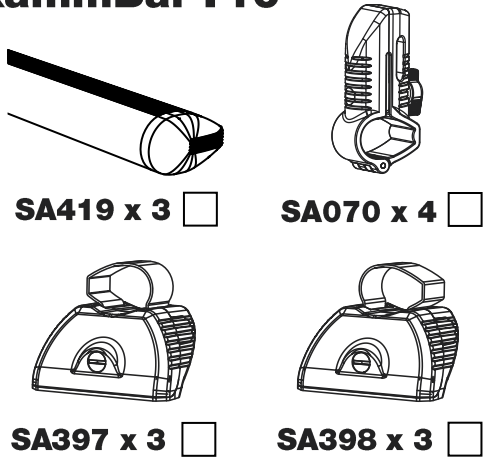

KB3PR/FL

KammBar

Instructions

CITY CRASH (✓)

According to ISO/ PAS 11154:2006

KammBar Pro

KammBar Fleet

Fitting Kit