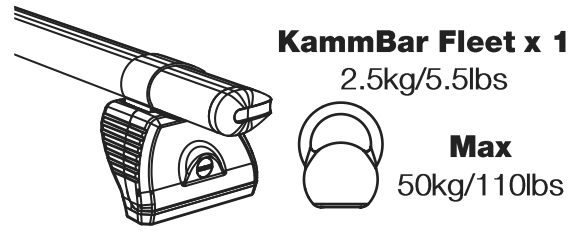

KB3PR/FL

KammBar

Instructions

CITY CRASH (✓)

According to ISO/ PAS 11154:2006

KammBar Pro

KammBar Fleet

Fitting Kit