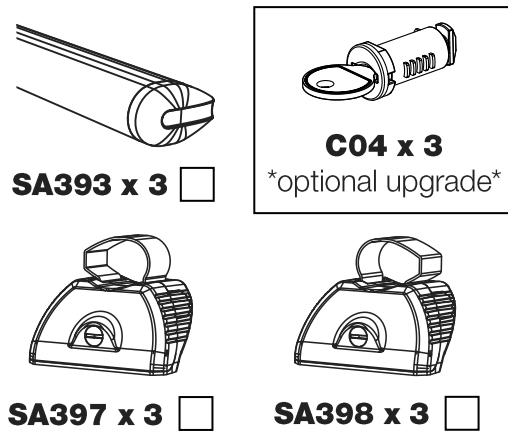

KB3PR/FL

KammBar

Instructions

CITY CRASH (✓)

According to ISO/ PAS 11154:2006

KammBar Pro

KammBar Fleet

Fitting Kit