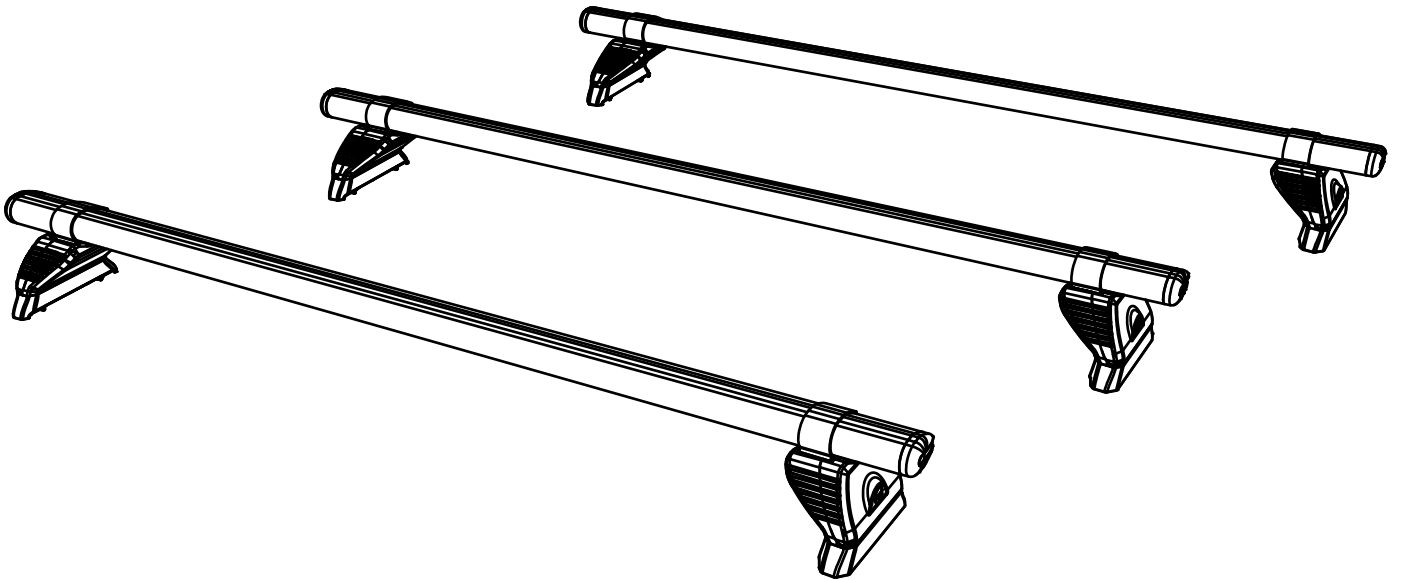

KB3PR/FL

KammBar

Instructions

CITY CRASH (✓)

According to ISO/ PAS 11154:2006

KammBar Pro

KammBar Fleet

Fitting Kit