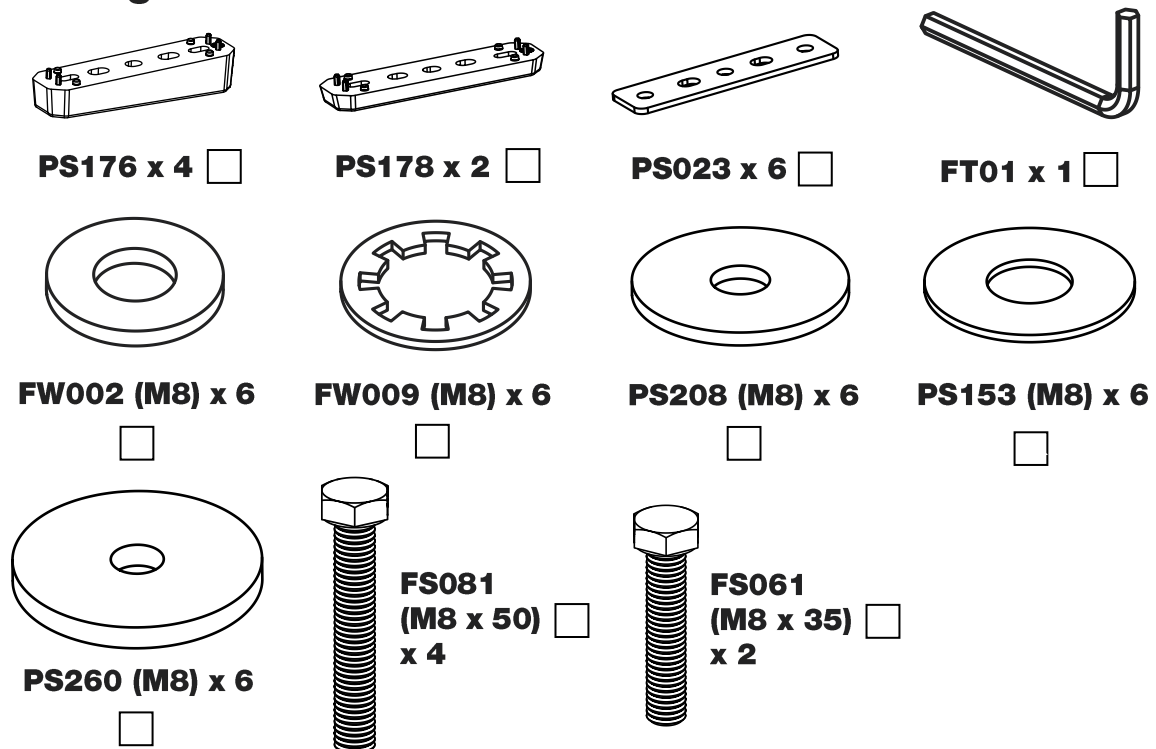

KB3PR/FL

KammBar

Instructions

CITY CRASH (✓)

According to ISO/ PAS 11154:2006

KammBar Pro

KammBar Fleet

Fitting Kit