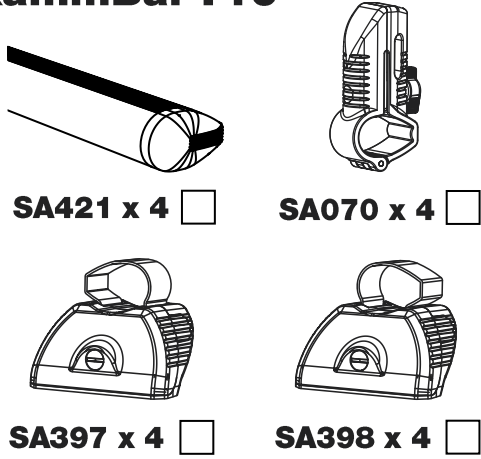

KammBar Pro