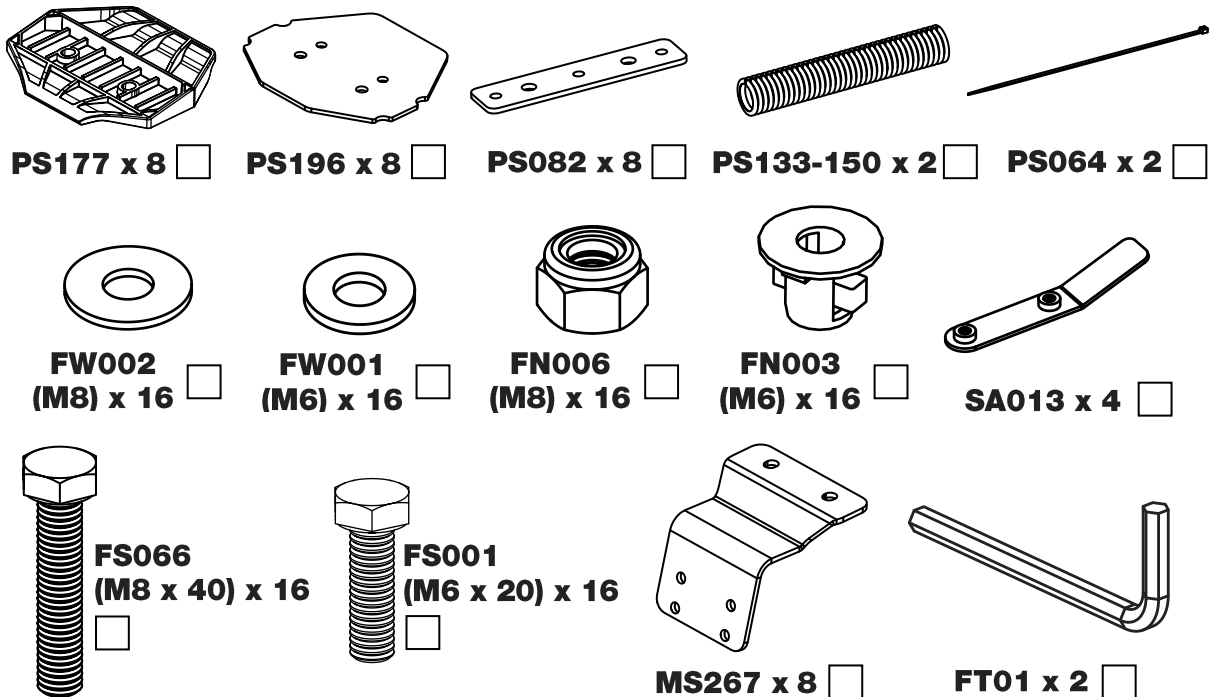

Fitting Kit