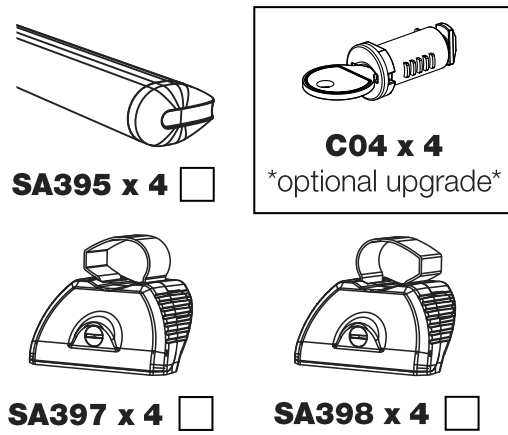

KammBar Fleet