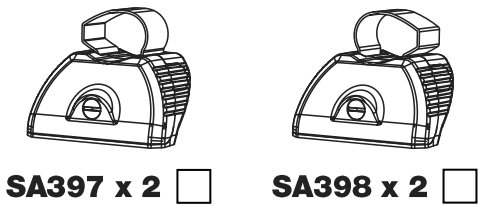

GB2PR/FL

KammBar

Instructions

CITY CRASH (✓)

According to ISO/ PAS 11154:2006

KammBar Pro

KammBar Fleet

Fitting Kit

1.

2.

3.

SA397
PS178

SA398
PS178

SA397
PS254L

SA398
PS254R

4.

5.

6.

7.

PS178 + M8 x 35mm

8.

PS254L/R + M8 x 55mm

9.

10.