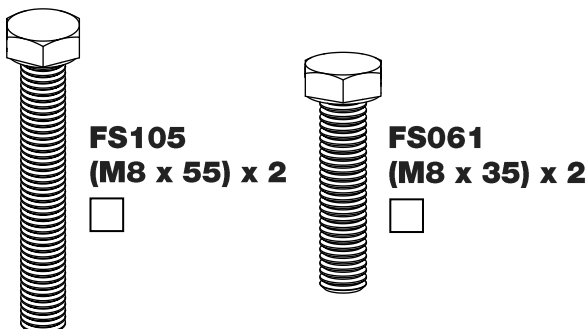

GB2PR/FL

KammBar

Instructions

CITY CRASH (✓)

According to ISO/ PAS 11154:2006

KammBar Pro

KammBar Fleet

Fitting Kit

1.

2.

3.

SA397
PS178

SA398
PS178

SA397
PS254L

SA398
PS254R

4.

5.

6.

7.

PS178 + M8 x 35mm

8.

PS254L/R + M8 x 55mm

9.

10.