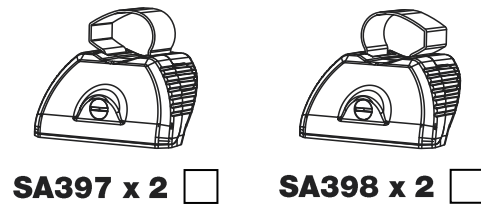

GB2PR/FL

KammBar

Instructions

CITY CRASH (✓)

According to ISO/ PAS 11154:2006

KammBar Pro

KammBar Fleet

Fitting Kit

1.

2.

3.

SA397
PS178

SA398
PS178

SA397
PS254L

SA398
PS254R

4.

5.

6.

7.

PS178 + M8 x 35mm

8.

PS254L/R + M8 x 55mm

9.

10.