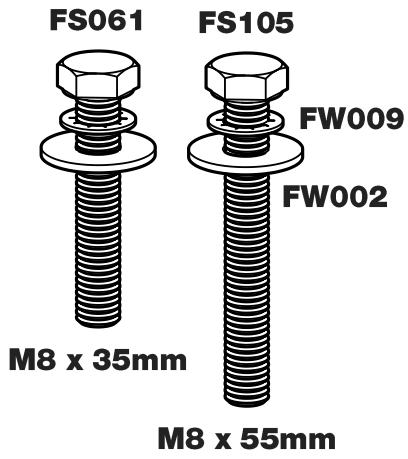

GB2PR/FL

KammBar

Instructions

CITY CRASH (✓)

According to ISO/ PAS 11154:2006

KammBar Pro

KammBar Fleet

Fitting Kit

1.

2.

3.

SA397
PS178

SA398
PS178

SA397
PS254L

SA398
PS254R

4.

5.

6.

7.

PS178 + M8 x 35mm

8.

PS254L/R + M8 x 55mm

9.

10.