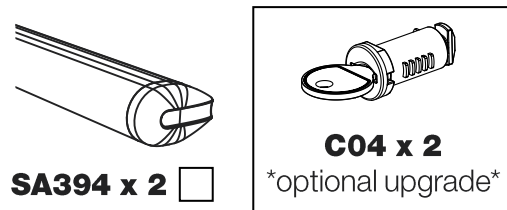

GB2PR/FL

KammBar

Instructions

CITY CRASH (✓)

According to ISO/ PAS 11154:2006

KammBar Pro

KammBar Fleet

Fitting Kit