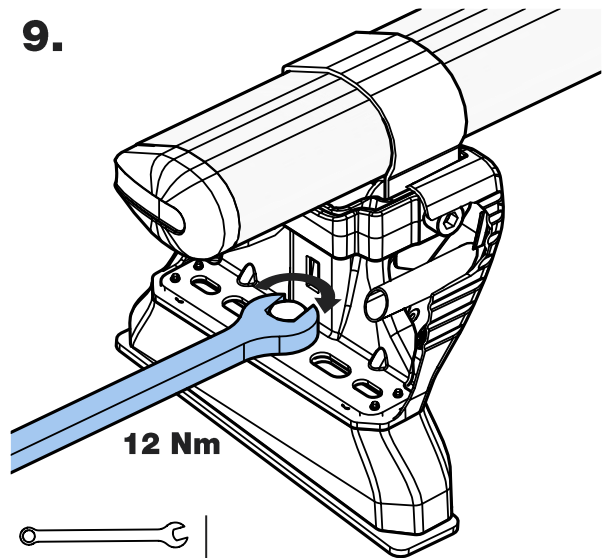

GB2PR/FL

KammBar

Instructions

CITY CRASH (✓)

According to ISO/ PAS 11154:2006

KammBar Pro

KammBar Fleet

Fitting Kit

5.

6.

7.

PS178 + M8 x 35mm

8.

PS254L/R + M8 x 55mm

9.

10.