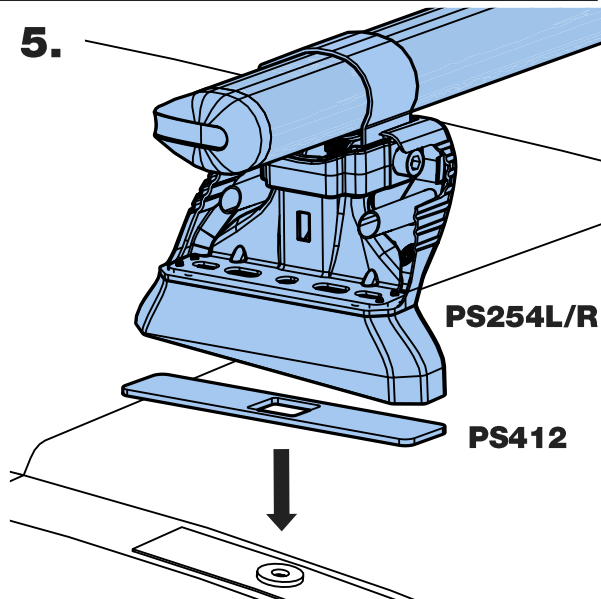

GB2PR/FL

KammBar

Instructions

CITY CRASH (✓)

According to ISO/ PAS 11154:2006

KammBar Pro

KammBar Fleet

Fitting Kit

5.

6.

7.

PS178 + M8 x 35mm

8.

PS254L/R + M8 x 55mm

9.

10.