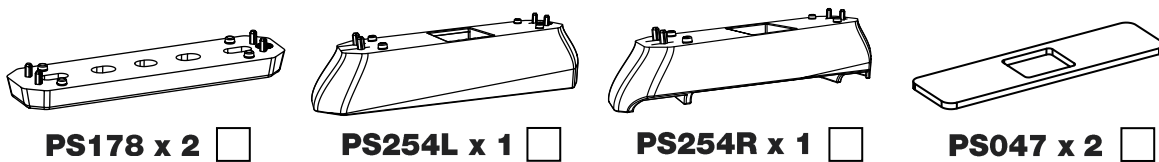

GB2PR/FL

KammBar

Instructions

CITY CRASH (✓)

According to ISO/ PAS 11154:2006

KammBar Pro

KammBar Fleet

Fitting Kit