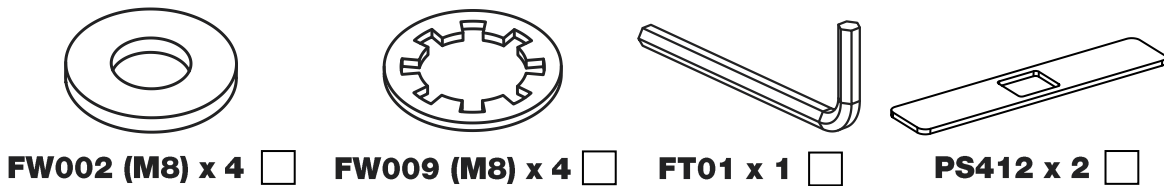

GB2PR/FL

KammBar

Instructions

CITY CRASH (✓)

According to ISO/ PAS 11154:2006

KammBar Pro

KammBar Fleet

Fitting Kit