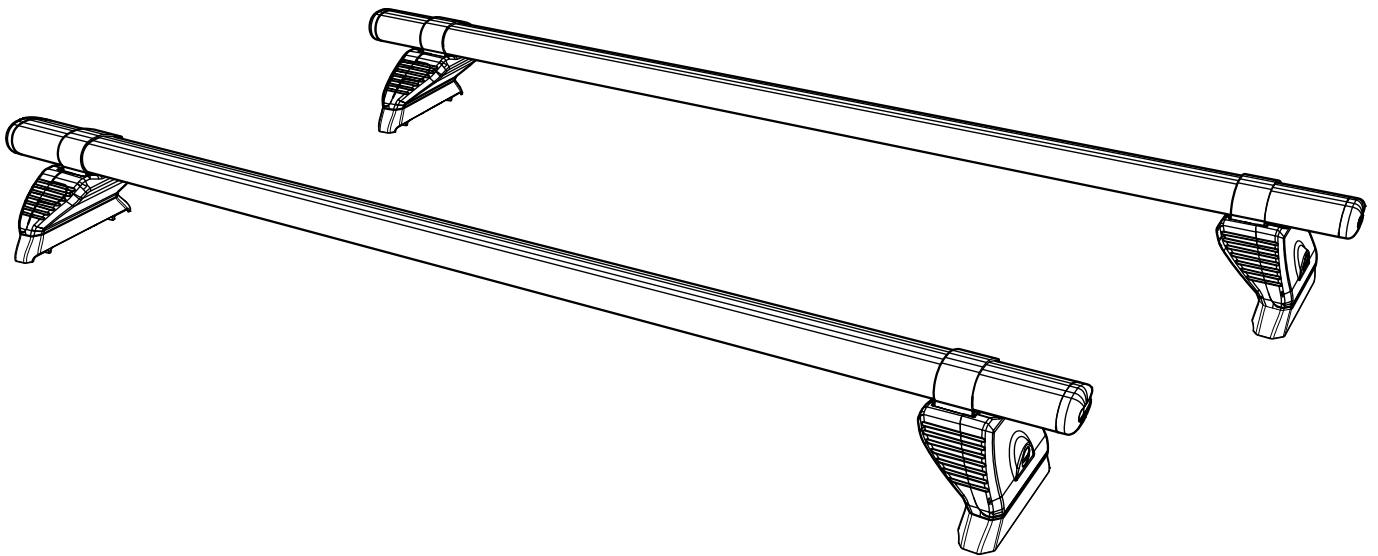

GB2PR/FL

KammBar

Instructions

CITY CRASH (✓)

According to ISO/ PAS 11154:2006

KammBar Pro

KammBar Fleet

Fitting Kit

5.

6.

7.

PS178 + M8 x 35mm

8.

PS254L/R + M8 x 55mm

9.

10.