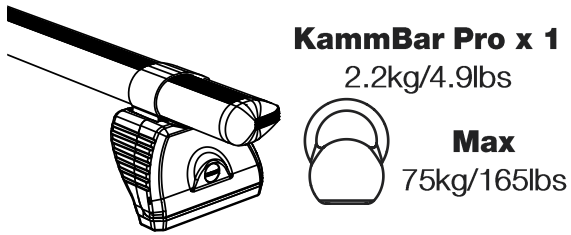

GB2PR/FL

KammBar

Instructions

CITY CRASH (✓)

According to ISO/ PAS 11154:2006

KammBar Pro

KammBar Fleet

Fitting Kit