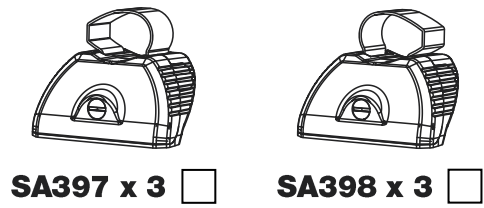

JC3PR/FL KammBar Instructions

CITY CRASH (✓)

According to ISO/ PAS 11154:2006

KammBar Pro

KammBar Fleet

Fitting Kit

1.

2.