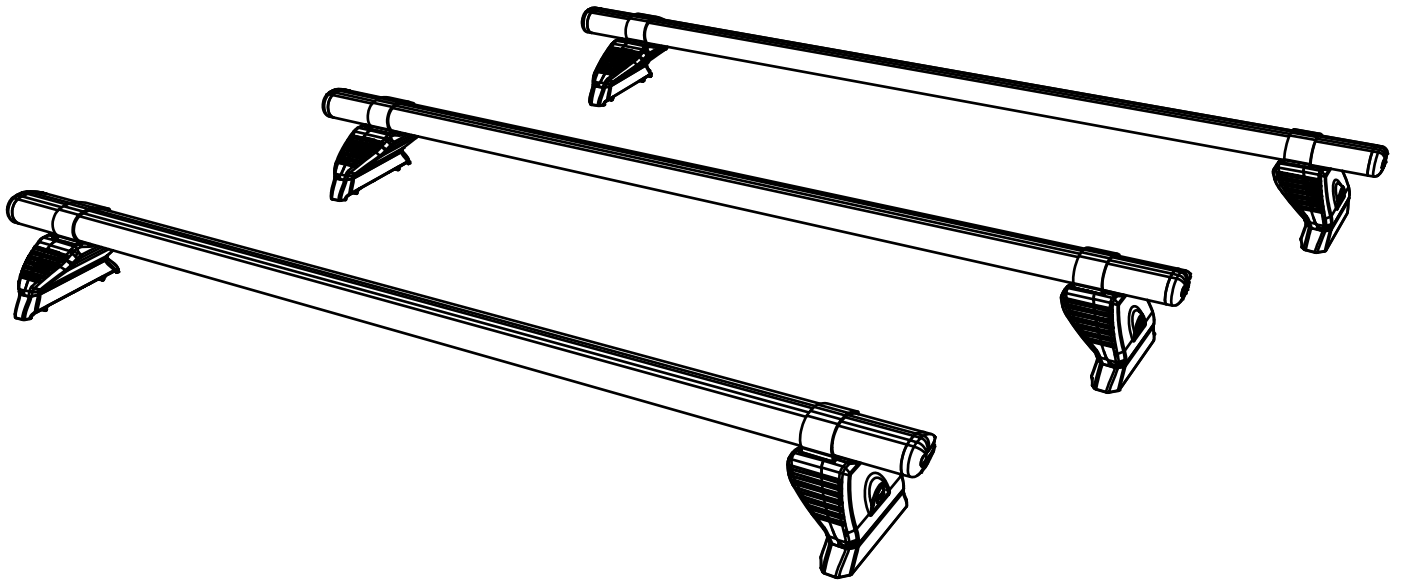

JC3PR/FL KammBar Instructions

CITY CRASH (✓)

According to ISO/ PAS 11154:2006

KammBar Pro

KammBar Fleet

Fitting Kit

1.

2.