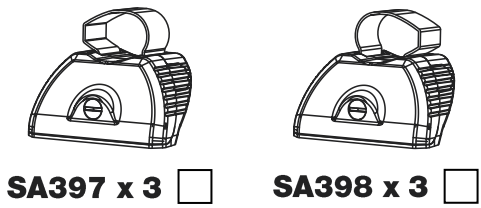

JC3PR/FL KammBar Instructions

CITY CRASH (✓)

According to ISO/ PAS 11154:2006

KammBar Pro

KammBar Fleet

Fitting Kit

1.

2.