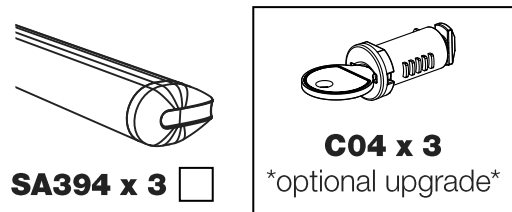

JC3PR/FL KammBar Instructions

CITY CRASH (✓)

According to ISO/ PAS 11154:2006

KammBar Pro

KammBar Fleet

Fitting Kit

1.

2.