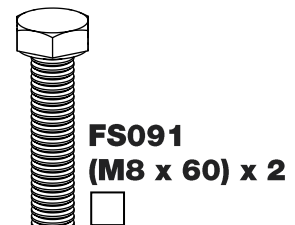

GA2PR/FL

KammBar

Instructions

CITY CRASH (✓)

According to ISO/ PAS 11154:2006

KammBar Pro

KammBar Fleet

Fitting Kit

1.

2.

3.

SA397
PS176

SA398
PS176

SA397
PS175

SA398
PS175

4.