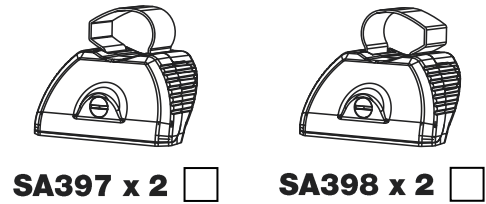

GA2PR/FL

KammBar

Instructions

CITY CRASH (✓)

According to ISO/ PAS 11154:2006

KammBar Pro

KammBar Fleet

Fitting Kit