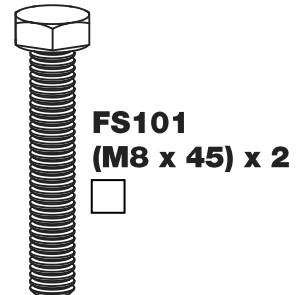

GA2PR/FL

KammBar

Instructions

CITY CRASH (✓)

According to ISO/ PAS 11154:2006

KammBar Pro

KammBar Fleet

Fitting Kit

1.

2.

3.

SA397
PS176

SA398
PS176

SA397
PS175

SA398
PS175

4.