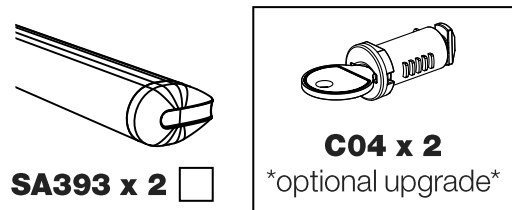

GA2PR/FL

KammBar

Instructions

CITY CRASH (✓)

According to ISO/ PAS 11154:2006

KammBar Pro

KammBar Fleet

Fitting Kit