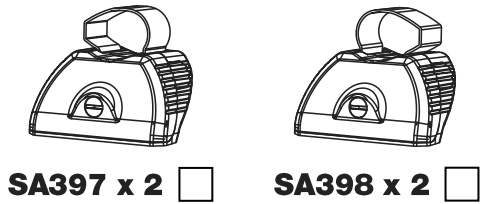

GA2PR/FL

KammBar

Instructions

CITY CRASH (✓)

According to ISO/ PAS 11154:2006

KammBar Pro

KammBar Fleet

Fitting Kit