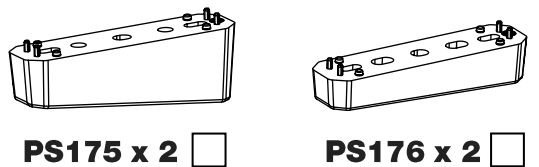

GA2PR/FL

KammBar

Instructions

CITY CRASH (✓)

According to ISO/ PAS 11154:2006

KammBar Pro

KammBar Fleet

Fitting Kit