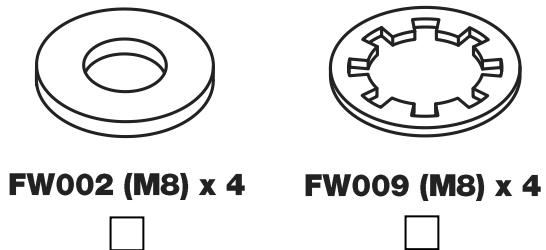

GA2PR/FL

KammBar

Instructions

CITY CRASH (✓)

According to ISO/ PAS 11154:2006

KammBar Pro

KammBar Fleet

Fitting Kit

1.

2.

3.

SA397
PS176

SA398
PS176

SA397
PS175

SA398
PS175

4.