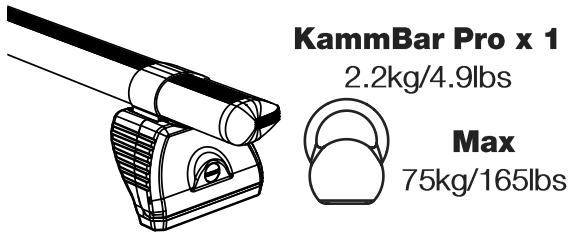

# GB3PR/FL KammBar Instructions

**CITY CRASH (✓)**

According to ISO/ PAS 11154:2006