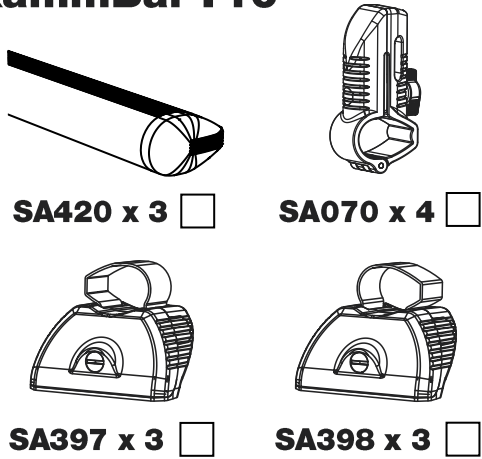

KammBar Pro