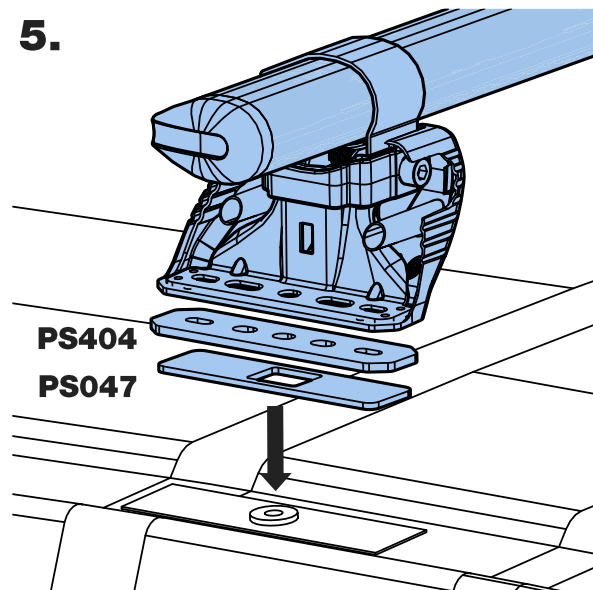

1.

2.

3.

SA397
PS178

SA397

SA397
PS254L

SA398
PS178

SA398

SA398
PS254R

4.

5.