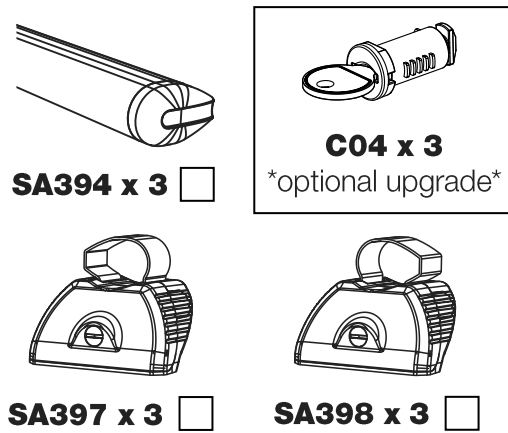

KammBar Fleet