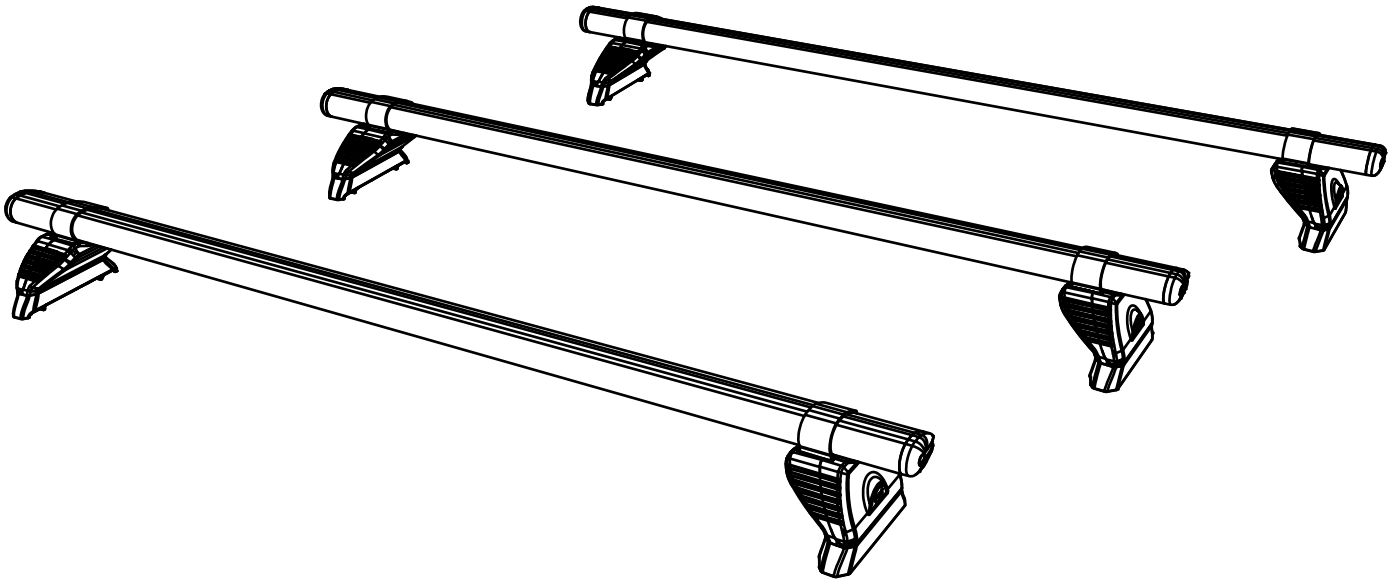

# GB3PR/FL KammBar Instructions

**CITY CRASH (✓)**

According to ISO/ PAS 11154:2006