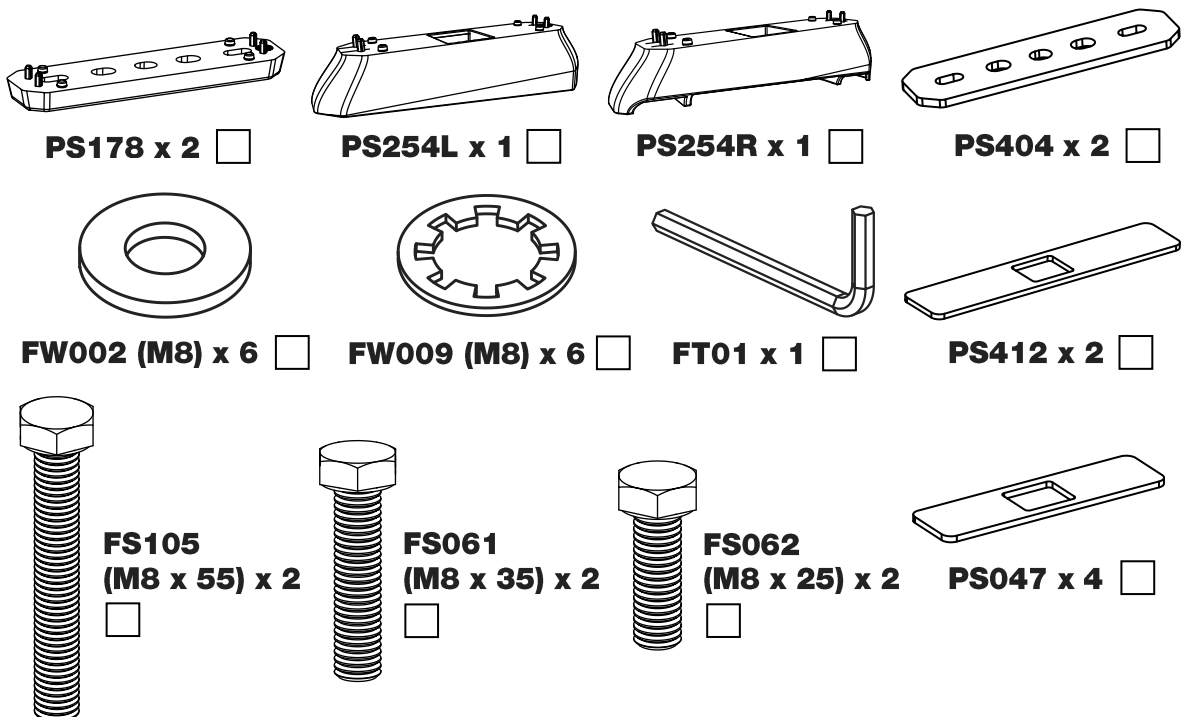

# GB3PR/FL KammBar Instructions

**CITY CRASH (✓)**

According to ISO/ PAS 11154:2006

### Fitting Kit

1.

2.

3.

SA397  
PS178

SA397

SA397  
PS254L

SA398  
PS178