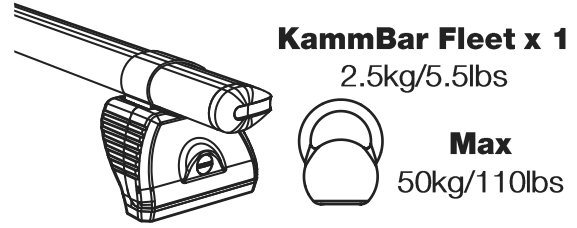

# GB3PR/FL KammBar Instructions

**CITY CRASH (✓)**

According to ISO/ PAS 11154:2006