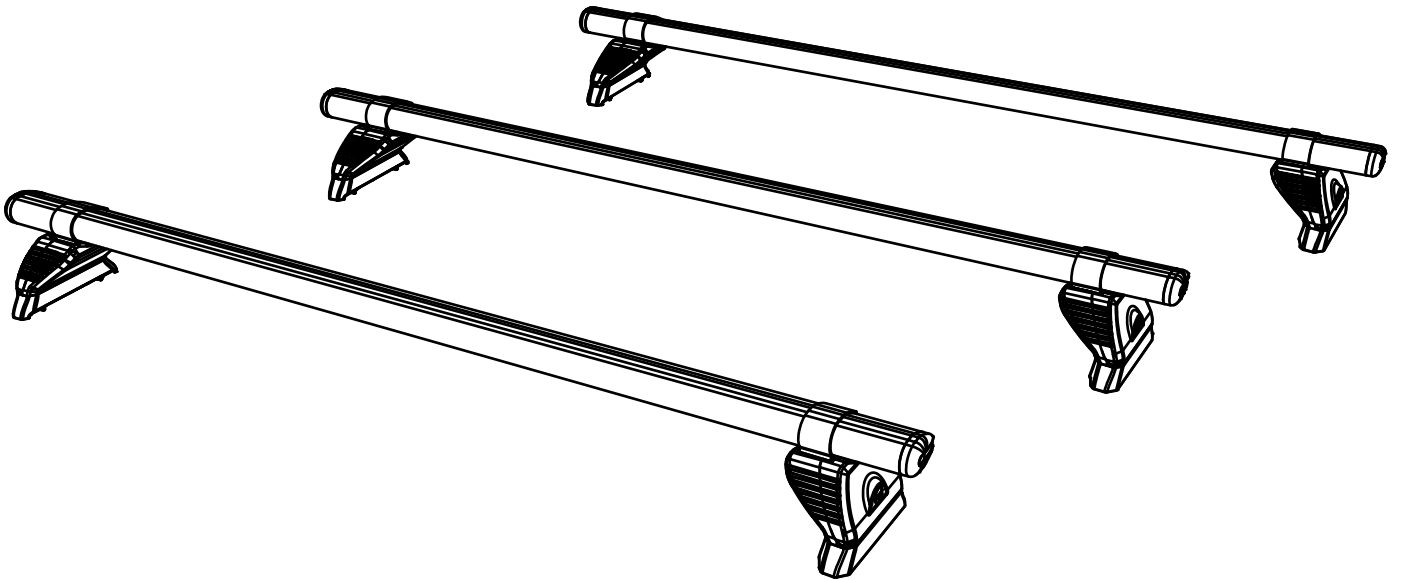

KD3PR/FL

KammBar

Instructions

CITY CRASH (✓)

According to ISO/ PAS 11154:2006

KammBar Pro

KammBar Fleet

Fitting Kit