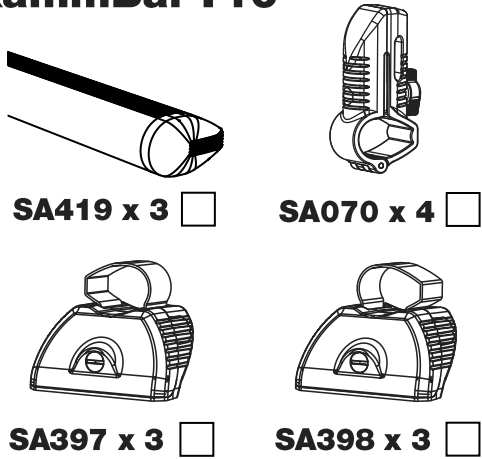

KD3PR/FL

KammBar

Instructions

CITY CRASH (✓)

According to ISO/ PAS 11154:2006

KammBar Pro

KammBar Fleet

Fitting Kit