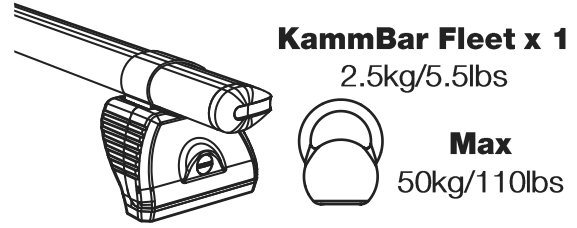

KD3PR/FL

KammBar

Instructions

CITY CRASH (✓)

According to ISO/ PAS 11154:2006

KammBar Pro

KammBar Fleet

Fitting Kit