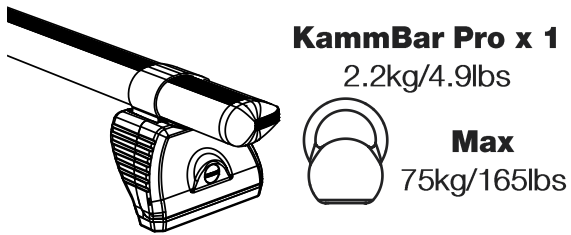

KD3PR/FL

KammBar

Instructions

CITY CRASH (✓)

According to ISO/ PAS 11154:2006

KammBar Pro

KammBar Fleet

Fitting Kit