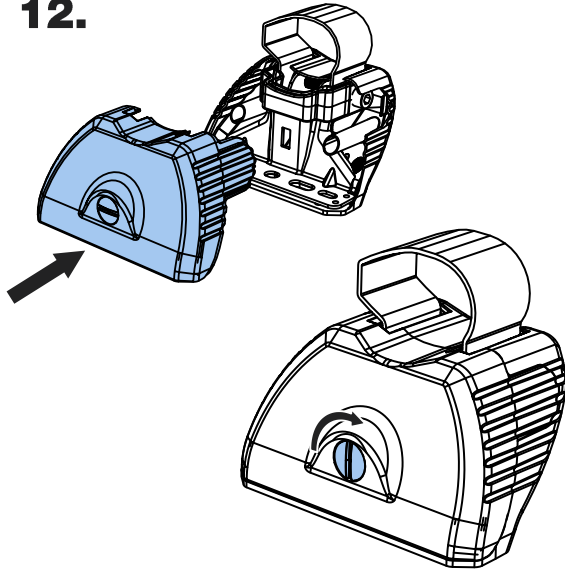

KD3PR/FL

KammBar

Instructions

CITY CRASH (✓)

According to ISO/ PAS 11154:2006

KammBar Pro

KammBar Fleet

Fitting Kit

7.

PS404 + M8 x 35mm

8.

PS176 + M8 x 50mm

9.

10.

11.

12.