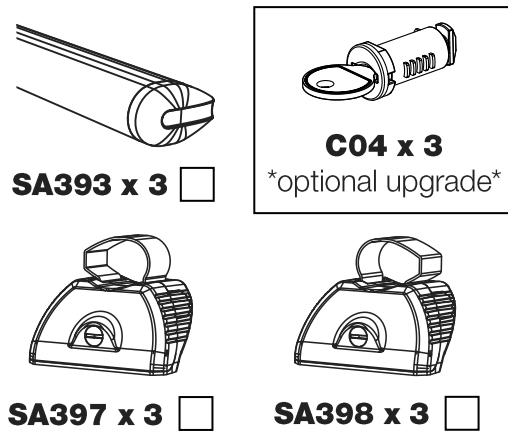

KD3PR/FL

KammBar

Instructions

CITY CRASH (✓)

According to ISO/ PAS 11154:2006

KammBar Pro

KammBar Fleet

Fitting Kit