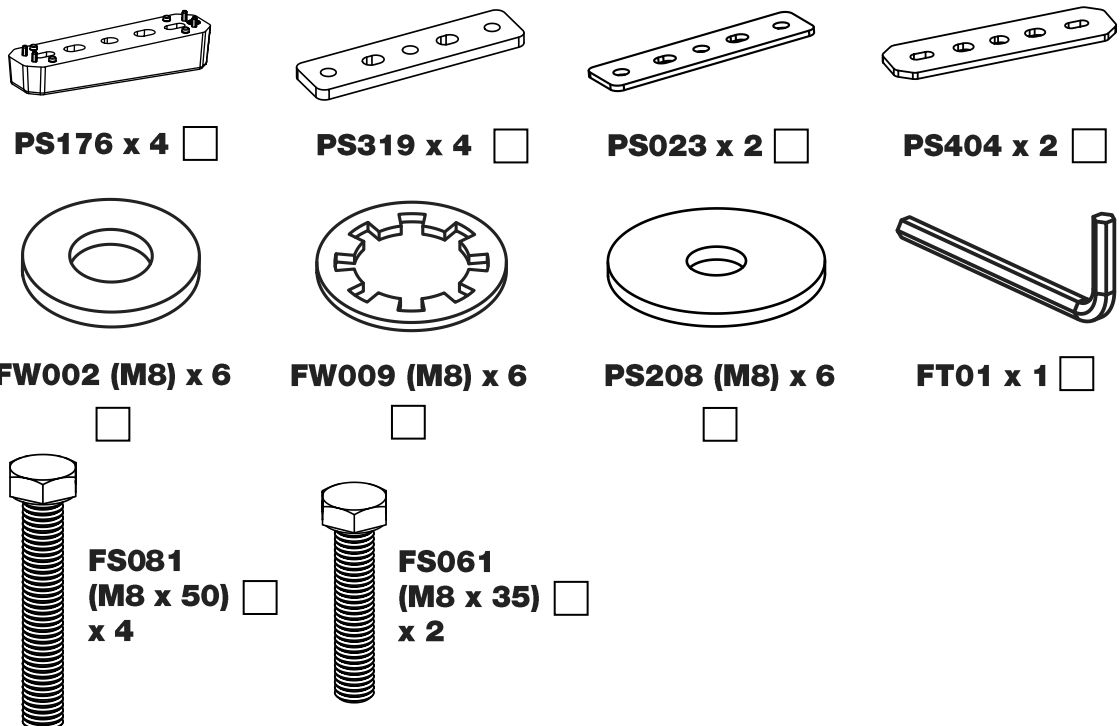

KD3PR/FL

KammBar

Instructions

CITY CRASH (✓)

According to ISO/ PAS 11154:2006

KammBar Pro

KammBar Fleet

Fitting Kit

7.

PS404 + M8 x 35mm

8.

PS176 + M8 x 50mm

9.

10.

11.

12.