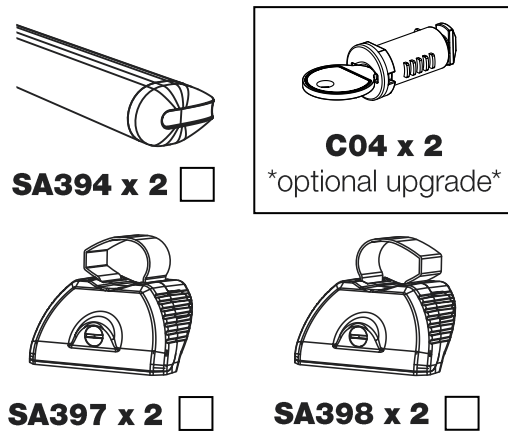

KammBar Fleet