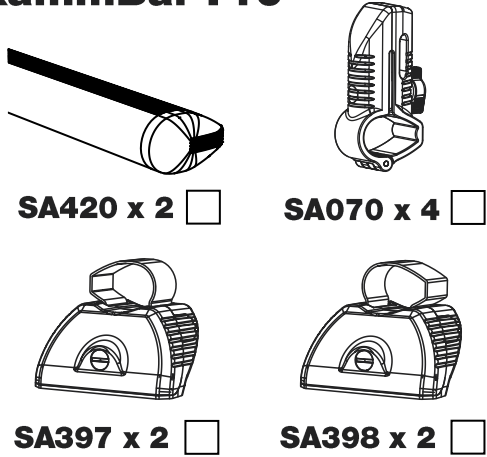

KammBar Pro