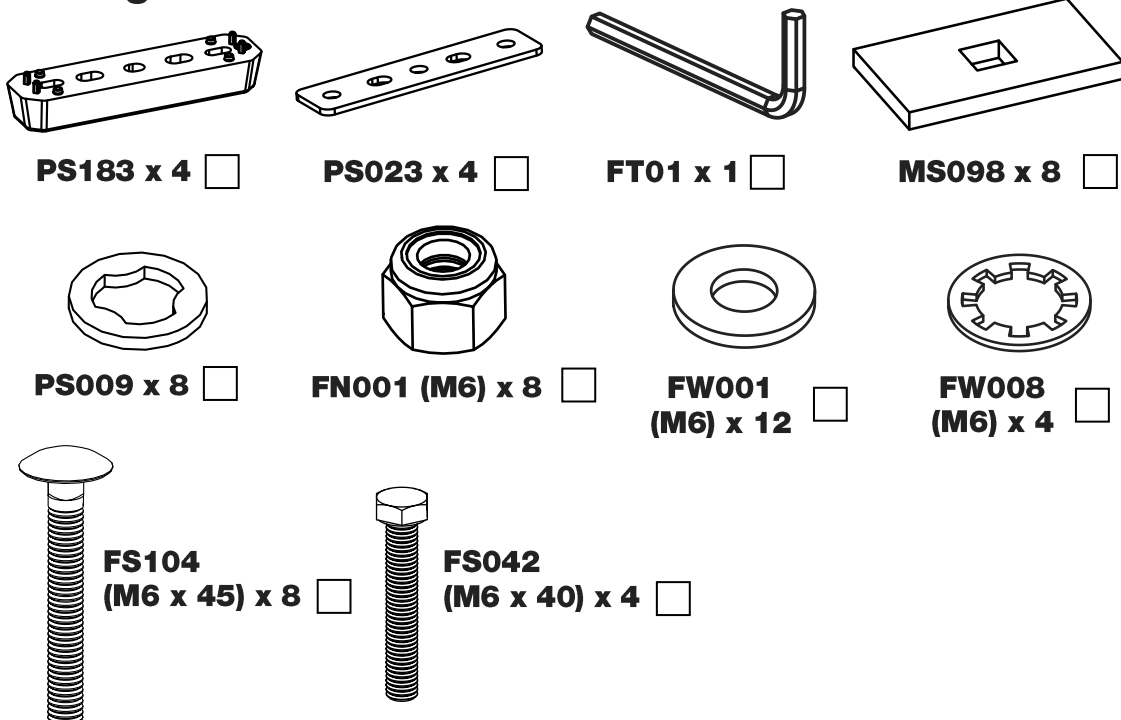

Fitting Kit