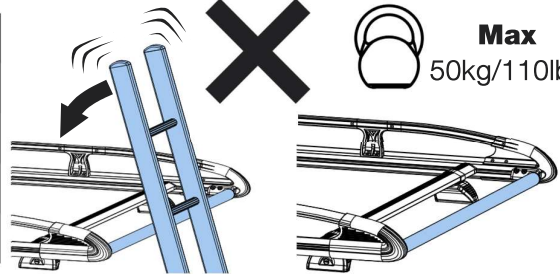

I43KR

KammRack

Instructions

CITY CRASH (✓)

According to ISO/ PAS 11154:2006

I43KR:

IVECO Daily, 2014-

Max
50kg/110lbs