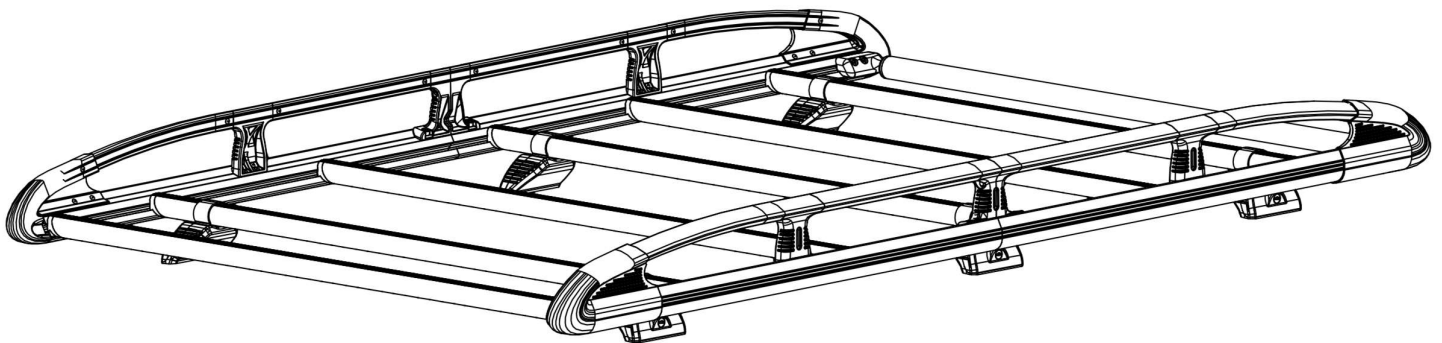

I43KR

KammRack

Instructions

CITY CRASH (✓)

According to ISO/ PAS 11154:2006

I43KR:

IVECO Daily, 2014-

Max
50kg/110lbs