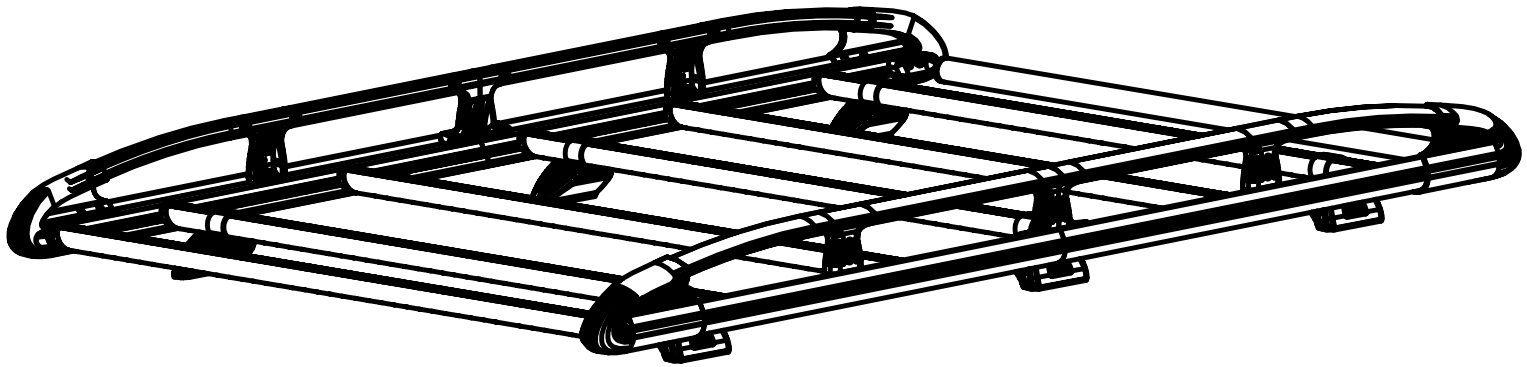

JC3KR

KammRack

Instructions

CITY CRASH (✓)

According to ISO/ PAS 11154:2006

JC3KR:

CITROEN Jumper/Dispatch, 2016 –
PEUGEOT Expert, 2016 –
TOYOTA Proace, 2016 –
VAUXHALL Vivaro, 2019-

KammRack