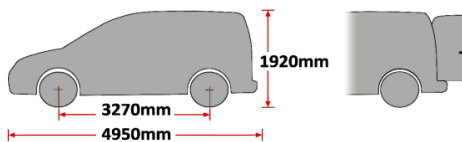

K662/B662- Jumpy/Dispatch/Proace/Expert 2016-, Opel Vivaro 2019- L2, H1, Vauxhall Vivaro 2019- L1, H1, Tailgate

150kg Max

K664/B664- Jumpy/Dispatch/Proace/Expert 2016-, Opel Vivaro 2019- L3, H1, Vauxhall Vivaro 2019- L2, H1, Tailgate

150kg Max

K661/B661- Jumpy/Dispatch/Proace/Expert 2016-, Opel Vivaro 2019- L2, H1, Vauxhall Vivaro 2019- L1, H1, Twin Doors

150kg Max