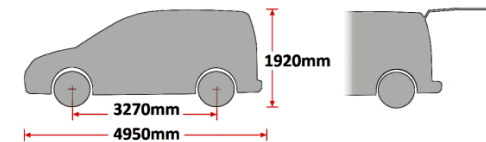

K662/B662- Jumpy/Dispatch/Proace/Expert 2016-, Opel Vivaro 2019- L2, H1, Vauxhall Vivaro 2019- L1, H1, Tailgate

150kg Max

K664/B664- Jumpy/Dispatch/Proace/Expert 2016-, Opel Vivaro 2019- L3, H1, Vauxhall Vivaro 2019- L2, H1, Tailgate

150kg Max

K661/B661- Jumpy/Dispatch/Proace/Expert 2016-, Opel Vivaro 2019- L2, H1, Vauxhall Vivaro 2019- L1, H1, Twin Doors

150kg Max