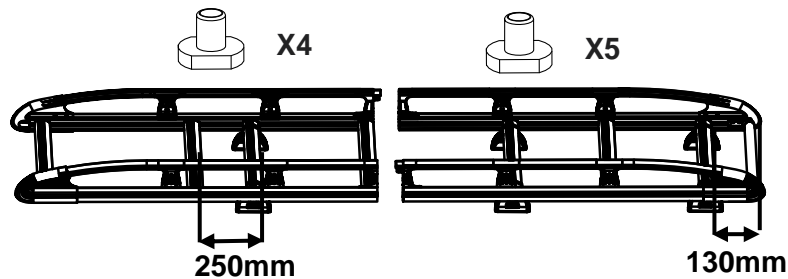

K662/B662- Jumpy/Dispatch/Proace/Expert 2016-, Opel Vivaro 2019- L2, H1, Vauxhall Vivaro 2019- L1, H1, Tailgate

150kg Max

K664/B664- Jumpy/Dispatch/Proace/Expert 2016-, Opel Vivaro 2019- L3, H1, Vauxhall Vivaro 2019- L2, H1, Tailgate

150kg Max

K661/B661- Jumpy/Dispatch/Proace/Expert 2016-, Opel Vivaro 2019- L2, H1, Vauxhall Vivaro 2019- L1, H1, Twin Doors

150kg Max