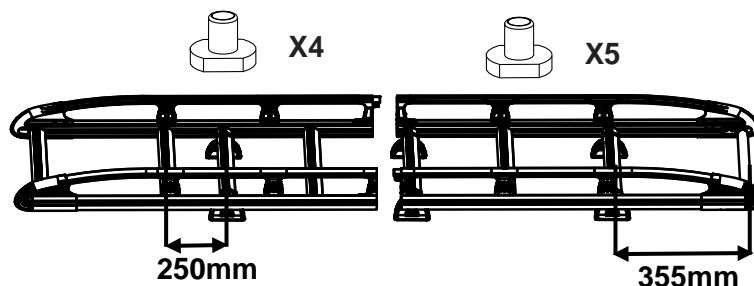

K662/B662- Jumpy/Dispatch/Proace/Expert 2016-, Opel Vivaro 2019- L2, H1, Vauxhall Vivaro 2019- L1, H1, Tailgate

150kg Max

K664/B664- Jumpy/Dispatch/Proace/Expert 2016-, Opel Vivaro 2019- L3, H1, Vauxhall Vivaro 2019- L2, H1, Tailgate

150kg Max

K661/B661- Jumpy/Dispatch/Proace/Expert 2016-, Opel Vivaro 2019- L2, H1, Vauxhall Vivaro 2019- L1, H1, Twin Doors

150kg Max