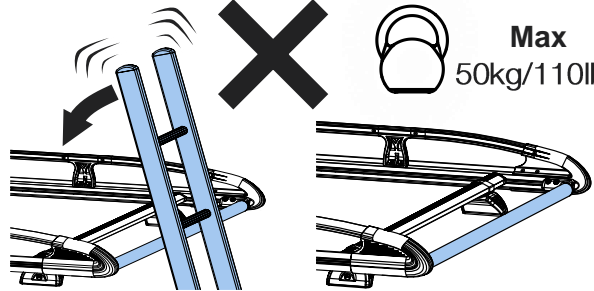

JC3KR

KammRack

Instructions

CITY CRASH (✓)

According to ISO/ PAS 11154:2006

JC3KR:

CITROEN Jumper/Dispatch, 2016 –
PEUGEOT Expert, 2016 –
TOYOTA Proace, 2016 –
VAUXHALL Vivaro, 2019-

KammRack