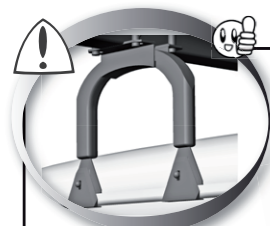

KIT CARGO-TECK FEET

1

2

3

6 Nm

4

5

6

KIT CARGO-TECK FEET