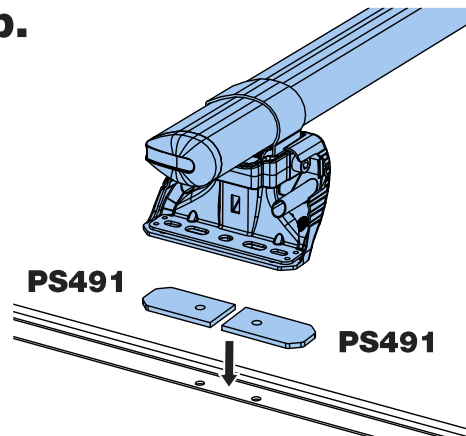

! FORD TRANSIT
CUSTOM 2012-2023

M

5b.