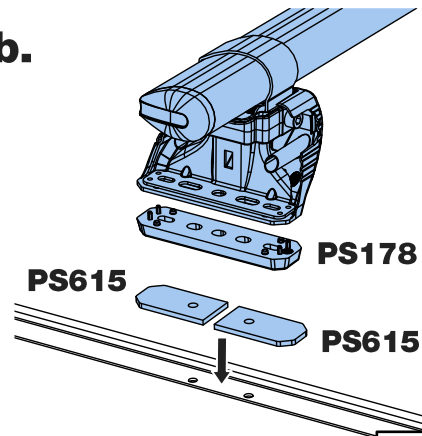

6b.

! FORD TRANSIT
CUSTOM 2023-

F

7.

8.

F/R - PS178 + M8 x 35mm
M - M8 x 25mm