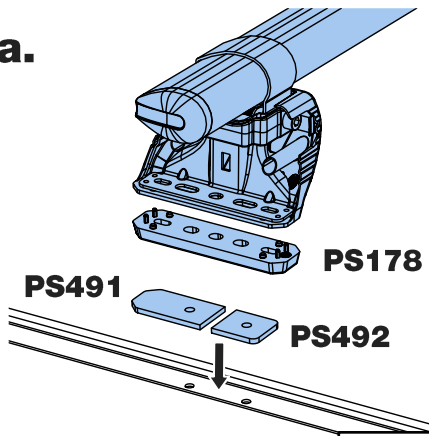

! FORD TRANSIT
CUSTOM 2023-

M

6a.