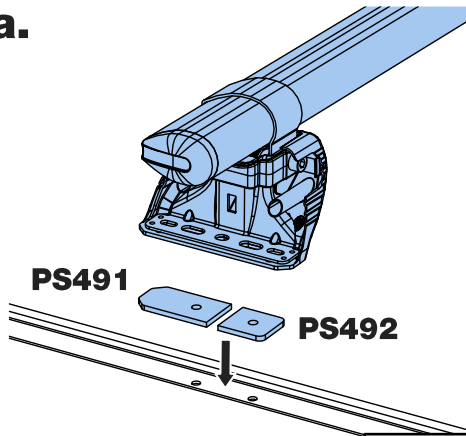

5a.

! FORD TRANSIT
CUSTOM 2012-2023

M

5b.

! FORD TRANSIT
CUSTOM 2023-

M

6a.

! FORD TRANSIT
CUSTOM 2012-2023

F

6b.

! FORD TRANSIT
CUSTOM 2023-

F

7.

8.

F/R - PS178 + M8 x 35mm
M - M8 x 25mm