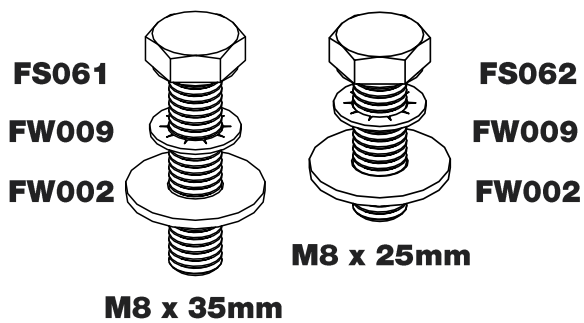

6b.

! FORD TRANSIT
CUSTOM 2023-

F

7.

8.

F/R - PS178 + M8 x 35mm
M - M8 x 25mm